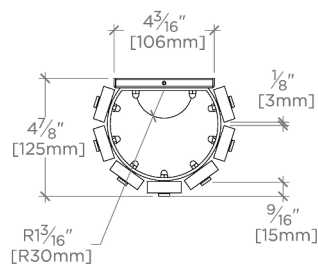

DANTE

DT01LT

Dante Small Wall Mounted Single Sconce

SHOWN IN DANTE SMALL WALL MOUNTED SINGLE SCONCE | DT01LT

TECHNICAL DETAILS

Ambient Task: Ambient
Depth/Width: 5"
Height: 14 3/4"
Installation Type: Wall Mounted
Interior Exterior Application: Interior Only
Length: 6"
Light Direction: Omnidirectional from wall surface
Orientation: Vertical or Horizontal
Primary Material: Brass
Safety Warnings: Do not exceed max wattage.
Voltage: 240
Wet/Dry: Damp or Dry

CERTIFICATIONS

PRODUCT (NOTES)

DANTE

DT01LT

Dante Small Wall Mounted Single Sconce

TOP VIEW SCALE: 1/2"=1'-0"

MOUNTING PLATE SCALE: 1/2"=1'-0"

FRONT VIEW SCALE: 1/2"=1'-0"

SIDE VIEW SCALE: 1/2"=1'-0"