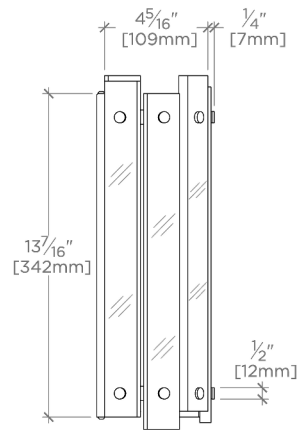

DANTE

DT01LT

Dante Small Wall Mounted Single Sconce

SHOWN IN DANTE SMALL WALL MOUNTED SINGLE SCONCE | DT01LT

TECHNICAL DETAILS

Ambient Task: Ambient
Depth/Width: 5"
Height: 14 3/4"
Installation Type: Wall Mounted
Interior Exterior Application: Interior Only
Length: 6"
Light Direction: Omnidirectional from wall surface
Orientation: Vertical or Horizontal
Primary Material: Brass
Safety Warnings: Do not exceed max wattage.
Voltage: 240
Wet/Dry: Damp or Dry

CERTIFICATIONS

PRODUCT (NOTES)

DANTE

DT01LT

Dante Small Wall Mounted Single Sconce

TOP VIEW SCALE: 1/2"=1'-0"

MOUNTING PLATE SCALE: 1/2"=1'-0"

FRONT VIEW SCALE: 1/2"=1'-0"

SIDE VIEW SCALE: 1/2"=1'-0"