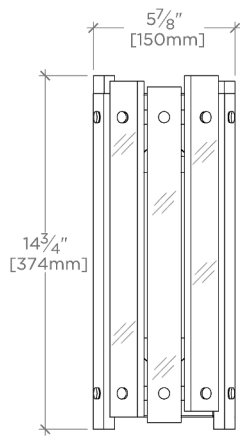

DANTE

DT01LT

Dante Small Wall Mounted Single Sconce

SHOWN IN DANTE SMALL WALL MOUNTED SINGLE SCONCE | DT01LT

TECHNICAL DETAILS

Ambient Task: Ambient
Depth/Width: 5"
Height: 14 3/4"
Installation Type: Wall Mounted
Interior Exterior Application: Interior Only
Length: 6"
Light Direction: Omnidirectional from wall surface
Orientation: Vertical or Horizontal
Primary Material: Brass
Safety Warnings: Do not exceed max wattage.
Voltage: 240
Wet/Dry: Damp or Dry

CERTIFICATIONS

PRODUCT (NOTES)

DANTE

DT01LT

Dante Small Wall Mounted Single Sconce

TOP VIEW SCALE: 1/2"=1'-0"

MOUNTING PLATE SCALE: 1/2"=1'-0"

FRONT VIEW SCALE: 1/2"=1'-0"

SIDE VIEW SCALE: 1/2"=1'-0"