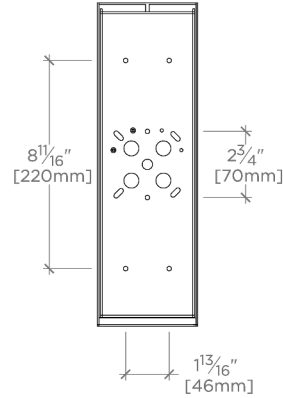

DANTE

DT01LT

Dante Small Wall Mounted Single Sconce

SHOWN IN DANTE SMALL WALL MOUNTED SINGLE SCONCE | DT01LT

TECHNICAL DETAILS

Ambient Task: Ambient
Depth/Width: 5"
Height: 14 3/4"
Installation Type: Wall Mounted
Interior Exterior Application: Interior Only
Length: 6"
Light Direction: Omnidirectional from wall surface
Orientation: Vertical or Horizontal
Primary Material: Brass
Safety Warnings: Do not exceed max wattage.
Voltage: 240
Wet/Dry: Damp or Dry

CERTIFICATIONS

PRODUCT (NOTES)

DANTE

DT01LT

Dante Small Wall Mounted Single Sconce

TOP VIEW SCALE: 1/2"=1'-0"

MOUNTING PLATE SCALE: 1/2"=1'-0"

FRONT VIEW SCALE: 1/2"=1'-0"

SIDE VIEW SCALE: 1/2"=1'-0"