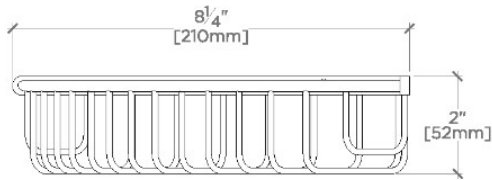

Essentials

ESB008

Essentials 8" Wall Mounted Corner Shower Basket

SHOWN IN ESSENTIALS 8" WALL MOUNTED CORNER SHOWER BASKET | ESB008

TECHNICAL DETAILS

Depth/Width: 210 mm
Escutcheon Primary Material: Brass
Height: 51 mm
Installation Type: Wall Mounted
Length: 210 mm
Primary Material: Brass
Suggested Application: Bath

CODES & STANDARDS

PRODUCT FEATURES

Enhance the look and functionality of your shower with a beautifully proportioned Essentials wall-mounted soap basket.

Clean and timeless in design, this beautiful brass shower basket comes in three sizes to accommodate all your bathing necessities.

Create an elegant ensemble by combining this attractive shower accessory with other complementary bathroom accessories from the Essentials collection.

CERTIFICATIONS

PRODUCT (NOTES)

Essentials 8" Wall Mounted Corner Shower Basket

TOP VIEW

SCALE: 3"=1'-0"

TOP VIEW

SCALE: 3"=1'-0"

TOP VIEW

SCALE: 3"=1'-0"