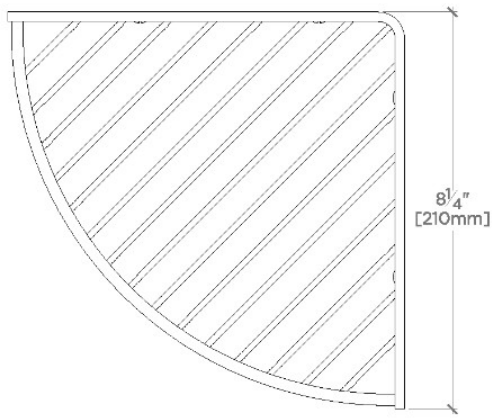

Essentials

ESB008

Essentials 8" Wall Mounted Corner Shower Basket

SHOWN IN ESSENTIALS 8" WALL MOUNTED CORNER SHOWER BASKET | ESB008

TECHNICAL DETAILS

Depth/Width: 210 mm
Escutcheon Primary Material: Brass
Height: 51 mm
Installation Type: Wall Mounted
Length: 210 mm
Primary Material: Brass
Suggested Application: Bath

CODES & STANDARDS

PRODUCT FEATURES

Enhance the look and functionality of your shower with a beautifully proportioned Essentials wall-mounted soap basket.

Clean and timeless in design, this beautiful brass shower basket comes in three sizes to accommodate all your bathing necessities.

TOP VIEW

SCALE: 3"=1'-0"

TOP VIEW

SCALE: 3"=1'-0"

TOP VIEW

SCALE: 3"=1'-0"