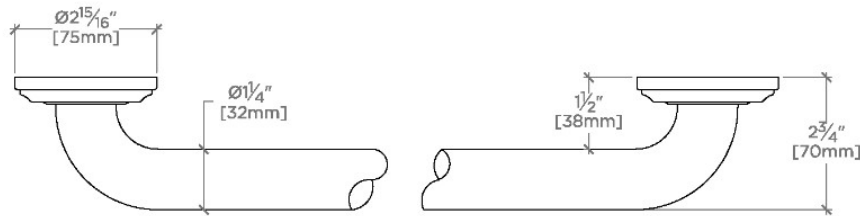

## ESSENTIALS

EGB124

Essentials Classic 24" Grab Bar

| STYLE NO. | DESCRIPTION                     | LENGTH         |
|-----------|---------------------------------|----------------|
| EGB112    | Essentials Classic 12" Grab Bar | 12"<br>[305mm] |
| EGB118    | Essentials Classic 18" Grab Bar | 18"<br>[457mm] |
| EGB124    | Essentials Classic 24" Grab Bar | 24"<br>[610mm] |

TOP VIEW

SCALE: 3"=1'-0"

FRONT VIEW

SCALE: 3"=1'-0"

SIDE VIEW

SCALE: 3"=1'-0"