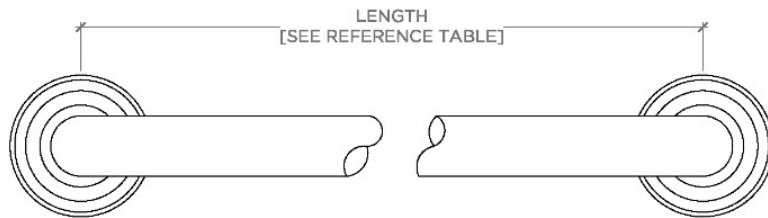

## ESSENTIALS

EGB124

Essentials Classic 24" Grab Bar

| STYLE NO. | DESCRIPTION                     | LENGTH         |
|-----------|---------------------------------|----------------|
| EGB112    | Essentials Classic 12" Grab Bar | 12"<br>[305mm] |
| EGB118    | Essentials Classic 18" Grab Bar | 18"<br>[457mm] |
| EGB124    | Essentials Classic 24" Grab Bar | 24"<br>[610mm] |

TOP VIEW

SCALE: 3"=1'-0"

FRONT VIEW

SCALE: 3"=1'-0"

SIDE VIEW

SCALE: 3"=1'-0"