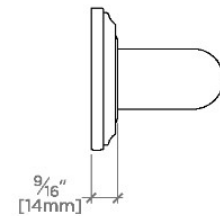

## ESSENTIALS

EGB124

Essentials Classic 24" Grab Bar

| STYLE NO. | DESCRIPTION                     | LENGTH         |
|-----------|---------------------------------|----------------|
| EGB112    | Essentials Classic 12" Grab Bar | 12"<br>[305mm] |
| EGB118    | Essentials Classic 18" Grab Bar | 18"<br>[457mm] |
| EGB124    | Essentials Classic 24" Grab Bar | 24"<br>[610mm] |

TOP VIEW

SCALE: 3"=1'-0"

FRONT VIEW

SCALE: 3"=1'-0"

SIDE VIEW

SCALE: 3"=1'-0"