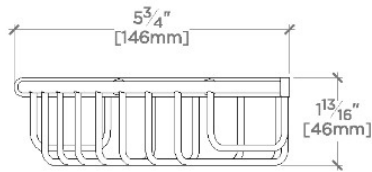

Essentials

ESB006

Essentials 6" Wall Mounted Corner Shower Basket

SHOWN IN ESSENTIALS 6" WALL MOUNTED CORNER SHOWER BASKET | ESB006

TECHNICAL DETAILS

Depth/Width: 146 mm
Escutcheon Primary Material: Brass
Height: 46 mm
Installation Type: Wall Mounted
Length: 146 mm
Primary Material: Brass
Suggested Application: Bath

Create an elegant ensemble by combining this attractive shower accessory with other complementary bathroom accessories from the Essentials collection.

CERTIFICATIONS

PRODUCT (NOTES)

Essentials 6" Wall Mounted Corner Shower Basket

TOP VIEW SCALE: 3"=1'-0"

FRONT VIEW SCALE: 3"=1'-0"

SIDE VIEW SCALE: 3"=1'-0"