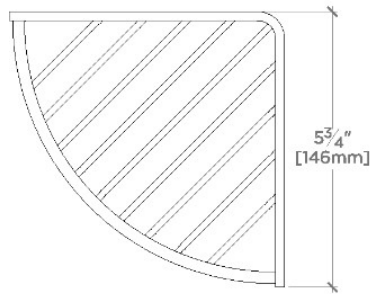

Essentials

ESB006

Essentials 6" Wall Mounted Corner Shower Basket

SHOWN IN ESSENTIALS 6" WALL MOUNTED CORNER SHOWER BASKET | ESB006

TECHNICAL DETAILS

Depth/Width: 146 mm
Escutcheon Primary Material: Brass
Height: 46 mm
Installation Type: Wall Mounted
Length: 146 mm
Primary Material: Brass
Suggested Application: Bath

CODES & STANDARDS

PRODUCT FEATURES

Enhance the look and functionality of your shower with a beautifully proportioned Essentials wall-mounted soap basket.

Clean and timeless in design, this beautiful brass shower basket comes in three sizes to accommodate all your bathing necessities.

TOP VIEW SCALE: 3"=1'-0"

FRONT VIEW SCALE: 3"=1'-0"

SIDE VIEW SCALE: 3"=1'-0"