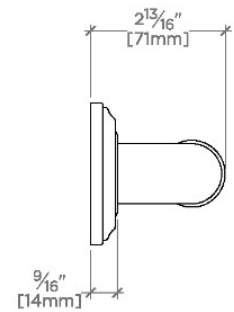

ESSENTIALS

EGB148

Essentials Classic 48" Grab Bar

SHOWN IN ESSENTIALS CLASSIC 48" GRAB BAR | EGB148

TECHNICAL DETAILS

INSPIRATION

Choose with confidence: Well-crafted designs that work with any product in our overall assortment and elevate any setting. Explore a wide range of authentic elements, from freestanding, deck and wall-mounted accessories to furnishings.

CERTIFICATIONS

PRODUCT (NOTES)

WATERWORKS

ESSENTIALS

EGB148

Essentials Classic 48" Grab Bar

STYLE NO.	DESCRIPTION	LENGTH
EGB130	Essentials Classic 30" Grab Bar	30" [762mm]
EGB136	Essentials Classic 36" Grab Bar	36" [914mm]
EGB142	Essentials Classic 42" Grab Bar	42" [1067mm]
EGB148	Essentials Classic 48" Grab Bar	48" [1219mm]
EGB160	Essentials Classic 60" Grab Bar	60" [1524mm]

TOP VIEW

SCALE: 3"=1'-0"

FRONT VIEW

SCALE: 3"=1'-0"

SIDE VIEW

SCALE: 3"=1'-0"