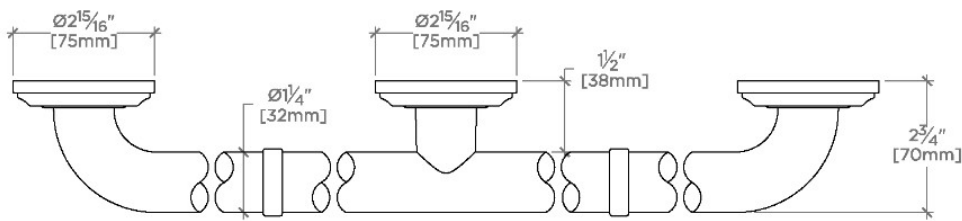

ESSENTIALS

EGB148

Essentials Classic 48" Grab Bar

SHOWN IN ESSENTIALS CLASSIC 48" GRAB BAR | EGB148

TECHNICAL DETAILS

INSPIRATION

Choose with confidence: Well-crafted designs that work with any product in our overall assortment and elevate any setting. Explore a wide range of authentic elements, from freestanding, deck and wall-mounted accessories to furnishings.

CERTIFICATIONS

PRODUCT (NOTES)

WATERWORKS

ESSENTIALS

EGB148

Essentials Classic 48" Grab Bar

STYLE NO.	DESCRIPTION	LENGTH
EGB130	Essentials Classic 30" Grab Bar	30" [762mm]
EGB136	Essentials Classic 36" Grab Bar	36" [914mm]
EGB142	Essentials Classic 42" Grab Bar	42" [1067mm]
EGB148	Essentials Classic 48" Grab Bar	48" [1219mm]
EGB160	Essentials Classic 60" Grab Bar	60" [1524mm]

TOP VIEW

SCALE: 3"=1'-0"

FRONT VIEW

SCALE: 3"=1'-0"

SIDE VIEW

SCALE: 3"=1'-0"