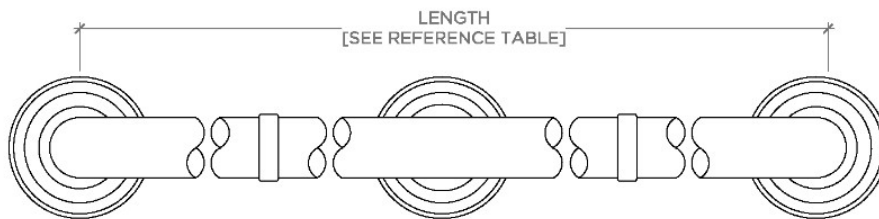

ESSENTIALS

EGB148

Essentials Classic 48" Grab Bar

SHOWN IN ESSENTIALS CLASSIC 48" GRAB BAR | EGB148

TECHNICAL DETAILS

INSPIRATION

Choose with confidence: Well-crafted designs that work with any product in our overall assortment and elevate any setting. Explore a wide range of authentic elements, from freestanding, deck and wall-mounted accessories to furnishings.

CERTIFICATIONS

PRODUCT (NOTES)

WATERWORKS

ESSENTIALS

EGB148

Essentials Classic 48" Grab Bar

STYLE NO.	DESCRIPTION	LENGTH
EGB130	Essentials Classic 30" Grab Bar	30" [762mm]
EGB136	Essentials Classic 36" Grab Bar	36" [914mm]
EGB142	Essentials Classic 42" Grab Bar	42" [1067mm]
EGB148	Essentials Classic 48" Grab Bar	48" [1219mm]
EGB160	Essentials Classic 60" Grab Bar	60" [1524mm]

TOP VIEW

SCALE: 3"=1'-0"

FRONT VIEW

SCALE: 3"=1'-0"

SIDE VIEW

SCALE: 3"=1'-0"