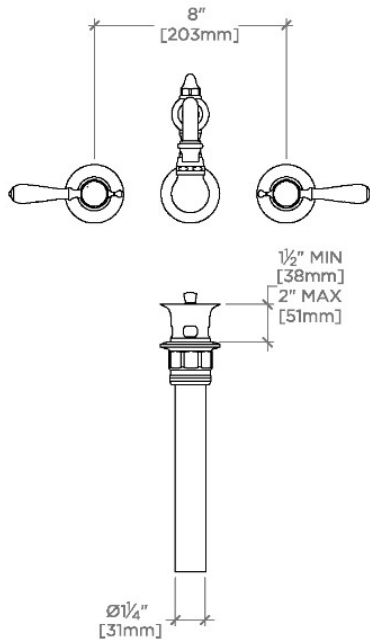

TECHNICAL DETAILS

ADA Compliance: Yes
 Adjustable Versus Fixed Spray: Fixed Spray
 Depth/Width: 8 1/2"
 Drain Assembly Materials: Brass
 Drain Depth Maximum: 2"
 Drain Depth Minimum: 1 1/2"
 Drain Hole Diameter: 1 3/4"
 Drain Style: Lift and Turn
 Escutcheon Primary Material: Brass
 Handle Spread Maximum: 8"
 Handle Spread Minimum: 8"
 Handle Turn Angle: Quarter Turn
 Height: 6 1/4"
 Index Color Finish And Material: Architectural Bronze
 Index Marking: H/C
 Inlet Connection Size: 1/2"
 Inlet Connection Type: Female NPT
 Inlet Supply Spread Maximum: 8"
 Inlet Supply Spread Minimum: 8"
 Installation Type: Wall Mounted
 Length: 15"
 Number Of Handles: Two
 Number Of Holes: Three Hole
 Primary Material: Brass
 Restricted Maximum Flow Rate: 1.2 gpm
 Spout Swivel: Y
 Suggested Application: Bath
 Valve Material: Ceramic
 Water Pressure Maximum: 85.0 psi
 Water Pressure Minimum: 20.0 psi
 Water Pressure Recommended: 45.0 psi

CODES & STANDARDS

JULS41X, NSF/ANSI/CAN 61:Q < 1, NSF/ANSI/CAN 372, ASME A12.18.1/CSA B125.1, CEC, State of MA

PRODUCT FEATURES

- White porcelain lever handles
- Includes European size lift and turn drain
- Features signature detail of the graceful, high profile swivel spout
- Stocked in Chrome, Nickel, Matte Nickel, and Unlacquered Brass
- Available in 1.2gpm (4.5L/min) flow rate

CERTIFICATIONS

PRODUCT (NOTES)

Lift & Turn drain with overflow included. Rough required GUSV25R sold separately.

WATERWORKS

JULIA

JULS41

Julia High Profile Three Hole Wall Mounted Lavatory Faucet
with White Porcelain Lever Handles

TOP VIEW

SCALE: $1\frac{1}{2}"=1'-0"$

FRONT VIEW

SCALE: $1\frac{1}{2}"=1'-0"$

SIDE VIEW

SCALE: $1\frac{1}{2}"=1'-0"$