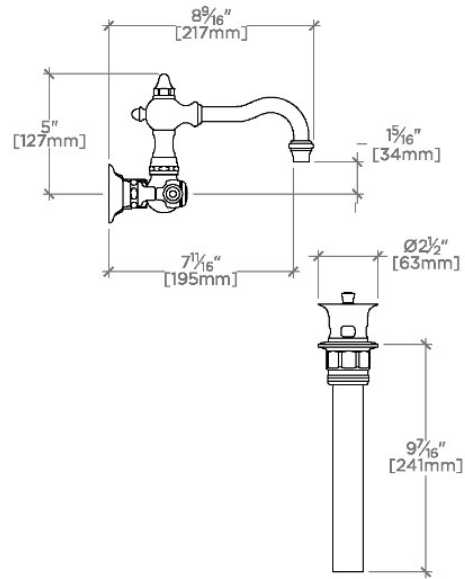

TECHNICAL DETAILS

ADA Compliance: Yes
 Adjustable Versus Fixed Spray: Fixed Spray
 Depth/Width: 8 1/2"
 Drain Assembly Materials: Brass
 Drain Depth Maximum: 2"
 Drain Depth Minimum: 1 1/2"
 Drain Hole Diameter: 1 3/4"
 Drain Style: Lift and Turn
 Escutcheon Primary Material: Brass
 Handle Spread Maximum: 8"
 Handle Spread Minimum: 8"
 Handle Turn Angle: Quarter Turn
 Height: 6 1/4"
 Index Color Finish And Material: Architectural Bronze
 Index Marking: H/C
 Inlet Connection Size: 1/2"
 Inlet Connection Type: Female NPT
 Inlet Supply Spread Maximum: 8"
 Inlet Supply Spread Minimum: 8"
 Installation Type: Wall Mounted
 Length: 15"
 Number Of Handles: Two
 Number Of Holes: Three Hole
 Primary Material: Brass
 Restricted Maximum Flow Rate: 1.2 gpm
 Spout Swivel: Y
 Suggested Application: Bath
 Valve Material: Ceramic
 Water Pressure Maximum: 85.0 psi
 Water Pressure Minimum: 20.0 psi
 Water Pressure Recommended: 45.0 psi

CODES & STANDARDS

JULS41X, NSF/ANSI/CAN 61:Q < 1, NSF/ANSI/CAN 372, ASME A12.18.1/CSA B125.1, CEC, State of MA

PRODUCT FEATURES

- White porcelain lever handles
- Includes European size lift and turn drain
- Features signature detail of the graceful, high profile swivel spout
- Stocked in Chrome, Nickel, Matte Nickel, and Unlacquered Brass
- Available in 1.2gpm (4.5L/min) flow rate

CERTIFICATIONS

PRODUCT (NOTES)

Lift & Turn drain with overflow included. Rough required GUSV25R sold separately.

WATERWORKS

JULIA

JULS41

Julia High Profile Three Hole Wall Mounted Lavatory Faucet
with White Porcelain Lever Handles

TOP VIEW

SCALE: $1\frac{1}{2}"=1'-0"$

FRONT VIEW

SCALE: $1\frac{1}{2}"=1'-0"$

SIDE VIEW

SCALE: $1\frac{1}{2}"=1'-0"$