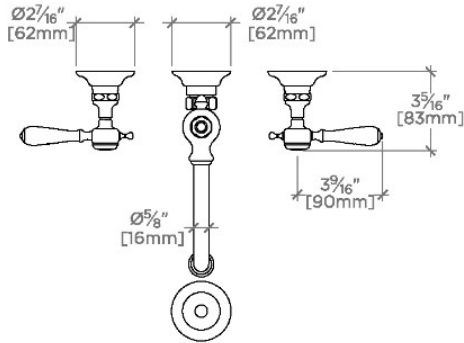

TECHNICAL DETAILS

ADA Compliance: Yes
 Adjustable Versus Fixed Spray: Fixed Spray
 Depth/Width: 8 1/2"
 Drain Assembly Materials: Brass
 Drain Depth Maximum: 2"
 Drain Depth Minimum: 1 1/2"
 Drain Hole Diameter: 1 3/4"
 Drain Style: Lift and Turn
 Escutcheon Primary Material: Brass
 Handle Spread Maximum: 8"
 Handle Spread Minimum: 8"
 Handle Turn Angle: Quarter Turn
 Height: 6 1/4"
 Index Color Finish And Material: Architectural Bronze
 Index Marking: H/C
 Inlet Connection Size: 1/2"
 Inlet Connection Type: Female NPT
 Inlet Supply Spread Maximum: 8"
 Inlet Supply Spread Minimum: 8"
 Installation Type: Wall Mounted
 Length: 15"
 Number Of Handles: Two
 Number Of Holes: Three Hole
 Primary Material: Brass
 Restricted Maximum Flow Rate: 1.2 gpm
 Spout Swivel: Y
 Suggested Application: Bath
 Valve Material: Ceramic
 Water Pressure Maximum: 85.0 psi
 Water Pressure Minimum: 20.0 psi
 Water Pressure Recommended: 45.0 psi

CODES & STANDARDS

JULS41X, NSF/ANSI/CAN 61:Q < 1, NSF/ANSI/CAN 372, ASME A12.18.1/CSA B125.1, CEC, State of MA

PRODUCT FEATURES

- White porcelain lever handles
- Includes European size lift and turn drain
- Features signature detail of the graceful, high profile swivel spout
- Stocked in Chrome, Nickel, Matte Nickel, and Unlacquered Brass
- Available in 1.2gpm (4.5L/min) flow rate

CERTIFICATIONS

PRODUCT (NOTES)

Lift & Turn drain with overflow included. Rough required GUSV25R sold separately.

WATERWORKS

JULIA

JULS41

Julia High Profile Three Hole Wall Mounted Lavatory Faucet
with White Porcelain Lever Handles

TOP VIEW

SCALE: $1\frac{1}{2}"=1'-0"$

FRONT VIEW

SCALE: $1\frac{1}{2}"=1'-0"$

SIDE VIEW

SCALE: $1\frac{1}{2}"=1'-0"$