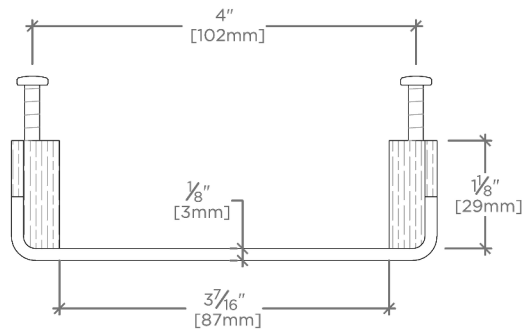

CERTIFICATIONS

PRODUCT (NOTES)

Muir

MUHW04

Muir Tirette de 10 cm en métal et noyer

TOP VIEW

SCALE: 6"=1'-0"

FRONT VIEW

SCALE: 6"=1'-0"

SIDE VIEW

SCALE: 6"=1'-0"