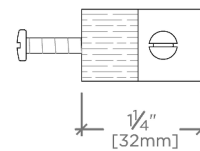

CERTIFICATIONS

PRODUCT (NOTES)

Muir

MUHW04

Muir Tirette de 10 cm en métal et noyer

TOP VIEW

SCALE: 6"=1'-0"

FRONT VIEW

SCALE: 6"=1'-0"

SIDE VIEW

SCALE: 6"=1'-0"