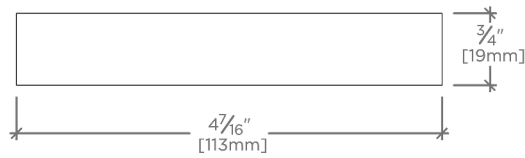

CERTIFICATIONS

PRODUCT (NOTES)

Muir

MUHW04

Muir Tirette de 10 cm en métal et noyer

TOP VIEW

SCALE: 6"=1'-0"

FRONT VIEW

SCALE: 6"=1'-0"

SIDE VIEW

SCALE: 6"=1'-0"