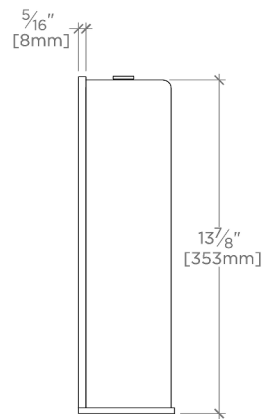

FINOT

NO03LT

Finot Wall Mounted Single Sconce with Cylindrical Shade

SHOWN IN FINOT WALL MOUNTED SINGLE SCONCE WITH CYLINDRICAL SHADE | NO03LT

TECHNICAL DETAILS

Ambient Task: Ambient
Bulb Type: Dedicated LED
Depth/Width: 4 1/4"
Height: 14"
Installation Type: Wall Mounted
Interior Exterior Application: Interior Only
Length: 4"
Light Direction: Omnidirectional from wall surface
Orientation: Vertical
Primary Material: Brass
Safety Warnings: Do not exceed max wattage.
Shade Finish: White
Shade Fitter Size: 0"
Shade Material: Glass
Shade Shape: Cylinder
Voltage: 240
Wet/Dry: Damp or Dry

CODES & STANDARDS

CE

PRODUCT FEATURES

Mouth-blown, fluted, white cased glass

Solid brass

Mounts horizontally or vertically

CE Listed

Uses 60 Watt T10 shaped Bulb (not included)

CERTIFICATIONS

PRODUCT (NOTES)

Finot Wall Mounted Single Sconce with Cylindrical Shade

TOP VIEW SCALE: 1/2"=1'-0"

MOUNTING PLATE SCALE: 1/2"=1'-0"

FRONT VIEW SCALE: 1/2"=1'-0"

SIDE VIEW SCALE: 1/2"=1'-0"