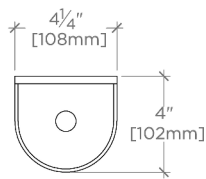

FINOT

NO03LT

Finot Wall Mounted Single Sconce with Cylindrical Shade

SHOWN IN FINOT WALL MOUNTED SINGLE SCONCE WITH CYLINDRICAL SHADE | NO03LT

TECHNICAL DETAILS

Ambient Task: Ambient
Bulb Type: Dedicated LED
Depth/Width: 4 1/4"
Height: 14"
Installation Type: Wall Mounted
Interior Exterior Application: Interior Only
Length: 4"
Light Direction: Omnidirectional from wall surface
Orientation: Vertical
Primary Material: Brass
Safety Warnings: Do not exceed max wattage.
Shade Finish: White
Shade Fitter Size: 0"
Shade Material: Glass
Shade Shape: Cylinder
Voltage: 240
Wet/Dry: Damp or Dry

CODES & STANDARDS

CE

PRODUCT FEATURES

Mouth-blown, fluted, white cased glass

Solid brass

Mounts horizontally or vertically

CE Listed

Uses 60 Watt T10 shaped Bulb (not included)

CERTIFICATIONS

PRODUCT (NOTES)

Finot Wall Mounted Single Sconce with Cylindrical Shade

TOP VIEW SCALE: 1/2"=1'-0"

MOUNTING PLATE SCALE: 1/2"=1'-0"

FRONT VIEW SCALE: 1/2"=1'-0"

SIDE VIEW SCALE: 1/2"=1'-0"