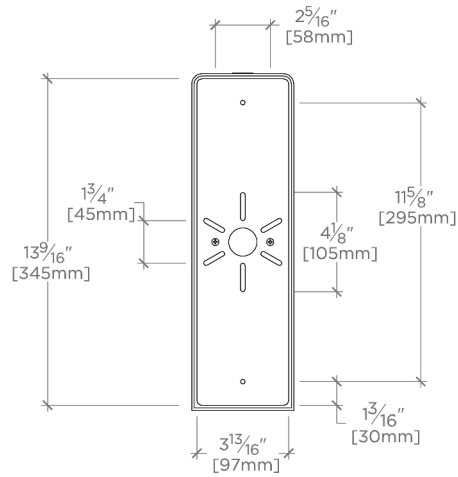

FINOT

NO03LT

Finot Wall Mounted Single Sconce with Cylindrical Shade

SHOWN IN FINOT WALL MOUNTED SINGLE SCONCE WITH CYLINDRICAL SHADE | NO03LT

TECHNICAL DETAILS

Ambient Task: Ambient
Bulb Type: Dedicated LED
Depth/Width: 4 1/4"
Height: 14"
Installation Type: Wall Mounted
Interior Exterior Application: Interior Only
Length: 4"
Light Direction: Omnidirectional from wall surface
Orientation: Vertical
Primary Material: Brass
Safety Warnings: Do not exceed max wattage.
Shade Finish: White
Shade Fitter Size: 0"
Shade Material: Glass
Shade Shape: Cylinder
Voltage: 240
Wet/Dry: Damp or Dry

CODES & STANDARDS

CE

PRODUCT FEATURES

Mouth-blown, fluted, white cased glass

Solid brass

Mounts horizontally or vertically

CE Listed

Uses 60 Watt T10 shaped Bulb (not included)

CERTIFICATIONS

PRODUCT (NOTES)

Finot Wall Mounted Single Sconce with Cylindrical Shade

TOP VIEW SCALE: 1/2"=1'-0"

MOUNTING PLATE SCALE: 1/2"=1'-0"

FRONT VIEW SCALE: 1/2"=1'-0"

SIDE VIEW SCALE: 1/2"=1'-0"