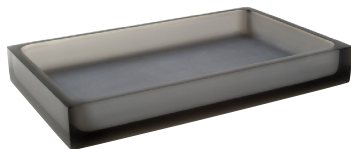

ESTB. 1978

WATERWORKS

Floe

Formed by clean resin, exempt from impurities, this collection is a clean, simple, modern solution for the contemporary bath.

Floe

Soap Dispenser

2 ½" x 2 ½" x 6 ¾" FESD05
Smoke 19-44764-30101
Arctic 19-79963-28486

Soap Dish

5 ¼" x 5 ¼" x 1 ¾" FESD01
Smoke 22-18677-08609
Arctic 19-82943-05449

Square Soap Dish

3 ½" x 3 ½" x 1 ⅝" FESD04
Smoke 19-95624-12284
Arctic 19-57750-91556

Toothbrush Holder

2 ½" x 2 ½" x 4" FETH01
Smoke 22-93997-45037
Arctic 19-24259-97155

Container

2 ½" x 3 ½" x 3 ¼" FECO01
Smoke 22-69274-57997
Arctic 19-78781-33477

Tissue Cover

5 ¾" x 5 ¾" x 6" FETC01
Smoke 22-58676-96446
Arctic 19-93551-52576

Tray

11 ½" x 7 ⅞" x 1 ½" FETRO1
Smoke 22-30683-50066
Arctic 19-22222-81751