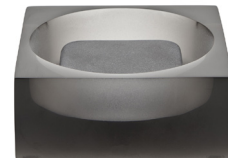

ESTB. 1978

WATERWORKS

Floe

Formed by clean resin, exempt from impurities, this collection is a clean, simple, modern solution for the contemporary bath.

Floe

Soap Dispenser

2 ½" x 2 ½" x 6 ¾" FESD05
Smoke 19-44764-30101
Arctic 19-79963-28486

Soap Dish

5 ¼" x 5 ¼" x 1 ¾" FESD01
Smoke 22-18677-08609
Arctic 19-82943-05449

Square Soap Dish

3 ½" x 3 ½" x 1 ⅝" FESD04
Smoke 19-95624-12284
Arctic 19-57750-91556

Toothbrush Holder

2 ½" x 2 ½" x 4" FETH01
Smoke 22-93997-45037
Arctic 19-24259-97155