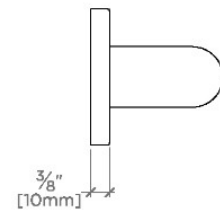

CERTIFICATIONS

PRODUCT (NOTES)

Essentials Modern 18" Grab Bar

STYLE NO.	DESCRIPTION	LENGTH
EGB212	Essentials Modern 12" Grab Bar	12" [305mm]
EGB218	Essentials Modern 18" Grab Bar	18" [457mm]
EGB224	Essentials Modern 24" Grab Bar	24" [610mm]

TOP VIEW

SCALE: 3"=1'-0"

FRONT VIEW

SCALE: 3"=1'-0"

SIDE VIEW

SCALE: 3"=1'-0"