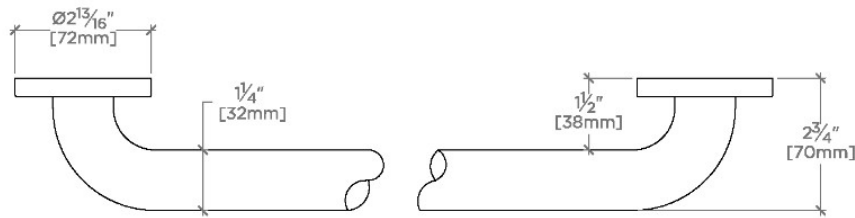

ESSENTIALS

EGB218

Essentials Modern 18" Grab Bar

SHOWN IN ESSENTIALS MODERN 18" GRAB BAR | EGB218

TECHNICAL DETAILS

INSPIRATION

Choose with confidence: Well-crafted designs that work with any product in our overall assortment and elevate any setting. Explore a wide range of authentic elements, from freestanding, deck and wall-mounted accessories to furnishings.

CODES & STANDARDS

Meets ASTM F446

PRODUCT FEATURES

Solid Brass

ADA Compliant

Can withstand 250lbs hold force

Modern Style

Center mounting post and escutcheon

CERTIFICATIONS

PRODUCT (NOTES)

Essentials Modern 18" Grab Bar

STYLE NO.	DESCRIPTION	LENGTH
EGB212	Essentials Modern 12" Grab Bar	12" [305mm]
EGB218	Essentials Modern 18" Grab Bar	18" [457mm]
EGB224	Essentials Modern 24" Grab Bar	24" [610mm]

TOP VIEW

SCALE: 3"=1'-0"

FRONT VIEW

SCALE: 3"=1'-0"

SIDE VIEW

SCALE: 3"=1'-0"