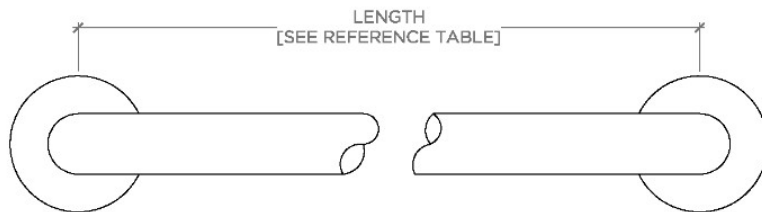

ESSENTIALS

EGB218

Essentials Modern 18" Grab Bar

SHOWN IN ESSENTIALS MODERN 18" GRAB BAR | EGB218

TECHNICAL DETAILS

INSPIRATION

Choose with confidence: Well-crafted designs that work with any product in our overall assortment and elevate any setting. Explore a wide range of authentic elements, from freestanding, deck and wall-mounted accessories to furnishings.

CERTIFICATIONS

PRODUCT (NOTES)

Essentials Modern 18" Grab Bar

STYLE NO.	DESCRIPTION	LENGTH
EGB212	Essentials Modern 12" Grab Bar	12" [305mm]
EGB218	Essentials Modern 18" Grab Bar	18" [457mm]
EGB224	Essentials Modern 24" Grab Bar	24" [610mm]

TOP VIEW

SCALE: 3"=1'-0"

FRONT VIEW

SCALE: 3"=1'-0"

SIDE VIEW

SCALE: 3"=1'-0"