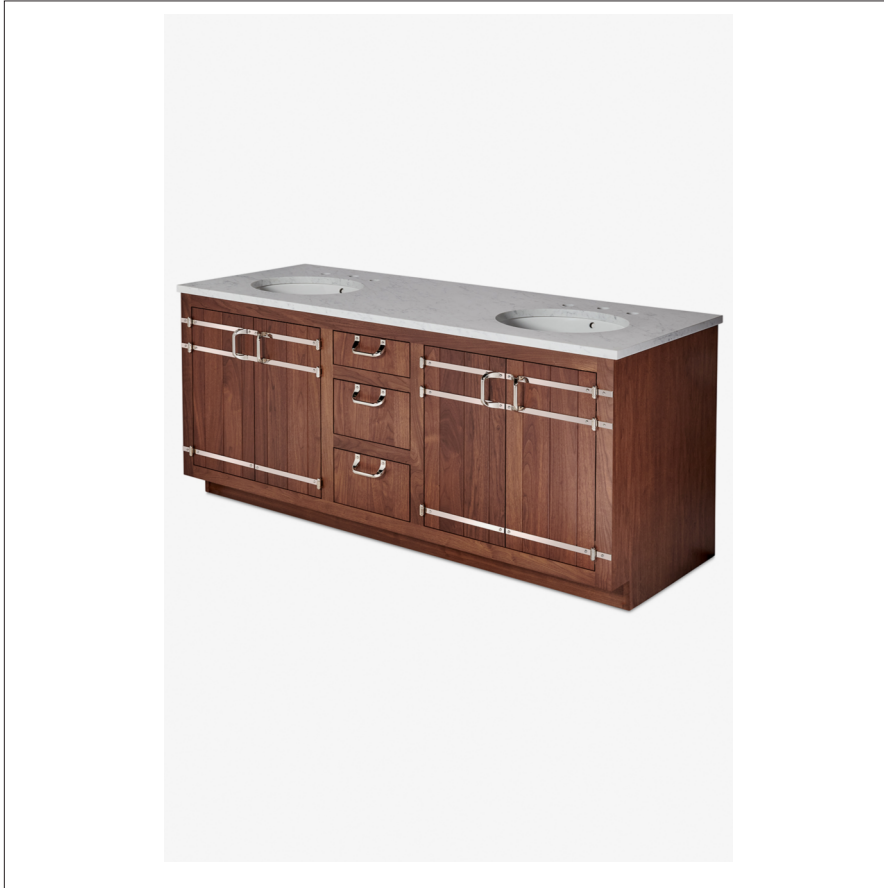

## BRIDLE

999492

Bridle Double Vanity with Hardware 66" x 24" x 33 1/4"

FILEDESCRIPTION

### TECHNICAL DETAILS

ADA Compliance: No  
Adjustable Levelers / Feet: N  
Fittings Hole Depth: 32 mm  
Fittings Hole Diameter: 35 mm  
Primary Material: Wood  
Rough-in Supply Height Recommended: 533 mm  
Rough-in Waste Height Recommended: 483 mm  
Sink Visibility: N

### INSPIRATION

With its distinctive v-groove paneling and metal strapping, Bridle projects a French neoclassical sensibility, with details from vintage luggage and honest plank doors.

### PRODUCT FEATURES

Vanity with three drawers and Integrated Hardware

Stocked in Clear Oak, Antique Walnut Finish or Factory Finished in Chalk, Driftwood, Midnight, Steel, Franklin Gray, or Whisper

Specify Brass or Nickel Hardware when ordering