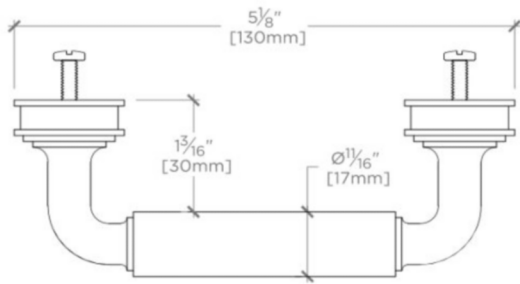

# WATERWORKS

**AERO**

Aero 4" Pull

**AEHW04**

MOUNTING HARDWARE INCLUDED		
STYLE #	DESCRIPTION	QTY
998945	Service Parts 8-32 1" Truss Head Machine Screw, Combo, Slotted	2
998946	Service Parts 8-32 1½" Truss Head Machine Screw, Combo, Slotted	2

TOP VIEW SCALE: 6"=1'-0"

ISO VIEW SCALE: 6"=1'-0"

FRONT VIEW SCALE: 6"=1'-0"

SIDE VIEW SCALE: 6"=1'-0"