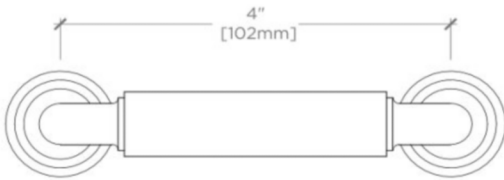

# WATERWORKS

**AERO**

Aero 4" Pull

**AEHW04**

MOUNTING HARDWARE INCLUDED		
STYLE #	DESCRIPTION	QTY
998945	Service Parts 8-32 1" Truss Head Machine Screw, Combo, Slotted	2
998946	Service Parts 8-32 1½" Truss Head Machine Screw, Combo, Slotted	2

TOP VIEW SCALE: 6"=1'-0"

ISO VIEW SCALE: 6"=1'-0"

FRONT VIEW SCALE: 6"=1'-0"

SIDE VIEW SCALE: 6"=1'-0"