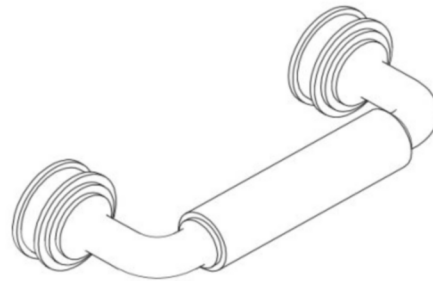

## AERO

Aero 4" Pull

AEHW04

# WATERWORKS

**AERO**

Aero 4" Pull

**AEHW04**

MOUNTING HARDWARE INCLUDED		
STYLE #	DESCRIPTION	QTY
998945	Service Parts 8-32 1" Truss Head Machine Screw, Combo, Slotted	2
998946	Service Parts 8-32 1½" Truss Head Machine Screw, Combo, Slotted	2

TOP VIEW SCALE: 6"=1'-0"

ISO VIEW SCALE: 6"=1'-0"

FRONT VIEW SCALE: 6"=1'-0"

SIDE VIEW SCALE: 6"=1'-0"