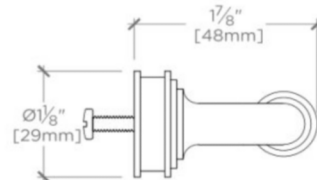

# WATERWORKS

**AERO**

Aero 4" Pull

**AEHW04**

MOUNTING HARDWARE INCLUDED		
STYLE #	DESCRIPTION	QTY
998945	Service Parts 8-32 1" Truss Head Machine Screw, Combo, Slotted	2
998946	Service Parts 8-32 1½" Truss Head Machine Screw, Combo, Slotted	2

TOP VIEW SCALE: 6"=1'-0"

ISO VIEW SCALE: 6"=1'-0"

FRONT VIEW SCALE: 6"=1'-0"

SIDE VIEW SCALE: 6"=1'-0"