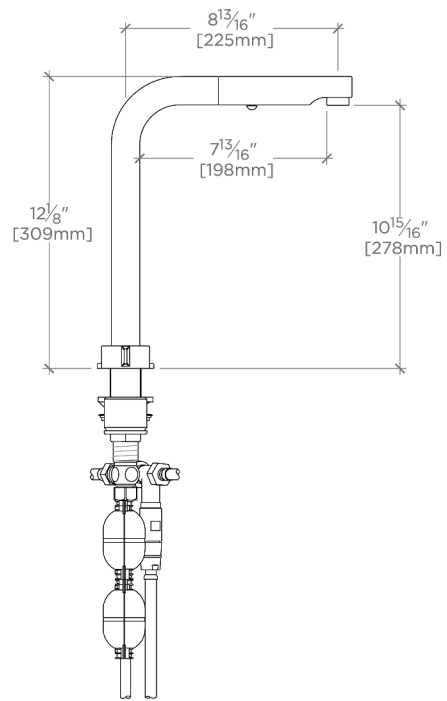

### TECHNICAL DETAILS

Spout Swivel: Y

## FINOT

NKM303

Finot Three Hole Kitchen Mixer with Knob Handle and Integrated Pull Spray

TOP VIEW

SCALE: 1/2"=1'-0"

SPRAY OPERATION

FRONT VIEW

SCALE: 1/2"=1'-0"

SIDE VIEW

SCALE: 1/2"=1'-0"