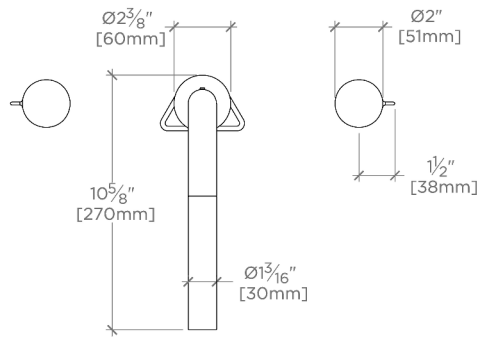

FINOT

NKM303

Finot Three Hole Kitchen Mixer with Knob Handle and Integrated Pull Spray

TOP VIEW

SCALE: 1/2"=1'-0"