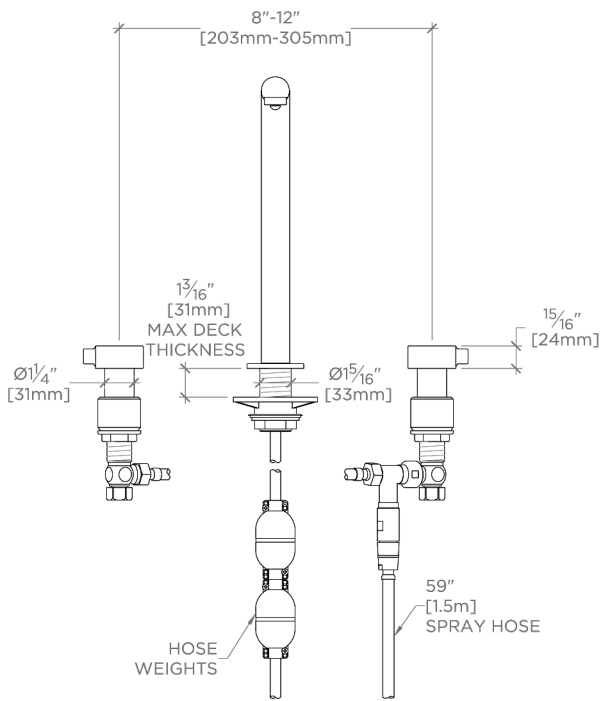

## FINOT

NKM303

Finot Three Hole Kitchen Mixer with Knob Handle and Integrated Pull Spray

TOP VIEW

SCALE: 1/2"=1'-0"

SPRAY OPERATION

FRONT VIEW

SCALE: 1/2"=1'-0"

SIDE VIEW

SCALE: 1/2"=1'-0"