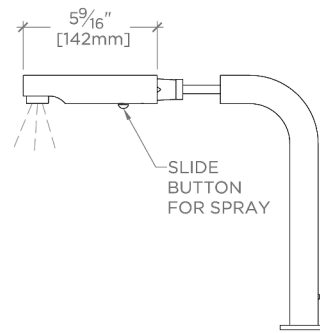

## FINOT

NKM303

Finot Three Hole Kitchen Mixer with Knob Handle and Integrated Pull Spray

TOP VIEW

SCALE: 1/2"=1'-0"

SPRAY OPERATION

FRONT VIEW

SCALE: 1/2"=1'-0"

SIDE VIEW

SCALE: 1/2"=1'-0"