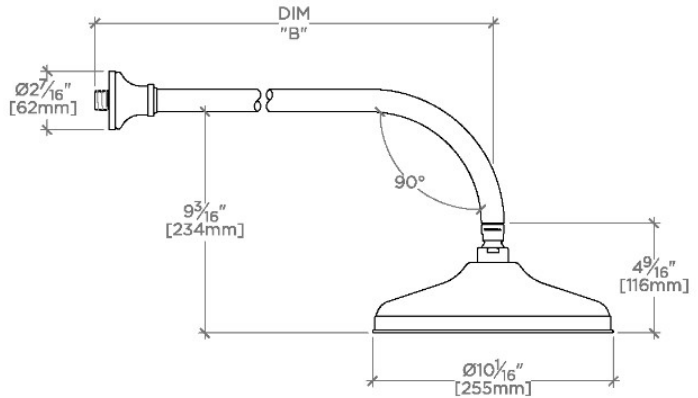

ETOILE

ETS108

Etoile 10" Rain Showerhead with 18" Wall Mounted 90 Degree Shower Arm

SHOWN IN ETOILE 10" RAIN SHOWERHEAD WITH 18" WALL MOUNTED 90 DEGREE SHOWER ARM | ETS108

TECHNICAL DETAILS

Adjustable Versus Fixed Spray: Fixed
 Fittings Hole Diameter: 1 1/4"
 Flow Restriction Options: 1.5, 1.75, 2.0
 Inlet Connection Size: 1/2"
 Inlet Connection Type: Male NPT
 Pivot: Y
 Primary Material: Brass
 Restricted Maximum Flow Rate: 1.75 gpm
 Water Pressure Maximum: 85.0 psi
 Water Pressure Minimum: 20.0 psi
 Water Pressure Recommended: 45.0 psi

PRODUCT FEATURES

- Made of Brass
- Features a swivel 10" rain showerhead with easy clean rubber nozzles
- Includes a 18" wall mounted 90 degree shower arm
- Stocked in Brass, Chrome, Nickel and Matte Nickel
- Rain showerhead available in 1.75gpm (6.6L/min) flow rate

CERTIFICATIONS

PRODUCT (NOTES)

WATERWORKS

ETOILE

ETS108

Etoile 10" Rain Showerhead with 18" Wall Mounted 90 Degree Shower Arm

TOP VIEW

SCALE: 1/2"=1'-0"

STYLE NO.	DIM "A"	DIM "B"
ETS108		
FRS108	23 ⁹ / ₁₆ " [599mm]	18 ⁹ / ₁₆ " [472mm]
JUS108		
ETS109		
FRS109	27 ⁹ / ₁₆ " [699mm]	22 ⁹ / ₁₆ " [573mm]
JUS109		

FRONT VIEW

SCALE: 1/2"=1'-0"

SIDE VIEW

SCALE: 1/2"=1'-0"