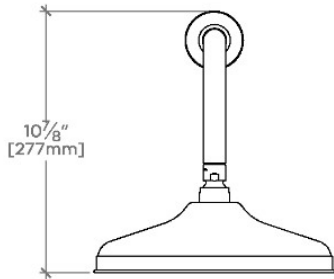

ETOILE

ETS108

Etoile 10" Rain Showerhead with 18" Wall Mounted 90 Degree Shower Arm

SHOWN IN ETOILE 10" RAIN SHOWERHEAD WITH 18" WALL MOUNTED 90 DEGREE SHOWER ARM | ETS108

TECHNICAL DETAILS

Adjustable Versus Fixed Spray: Fixed
 Fittings Hole Diameter: 1 1/4"
 Flow Restriction Options: 1.5, 1.75, 2.0
 Inlet Connection Size: 1/2"
 Inlet Connection Type: Male NPT
 Pivot: Y
 Primary Material: Brass
 Restricted Maximum Flow Rate: 1.75 gpm
 Water Pressure Maximum: 85.0 psi
 Water Pressure Minimum: 20.0 psi
 Water Pressure Recommended: 45.0 psi

PRODUCT FEATURES

- Made of Brass
- Features a swivel 10" rain showerhead with easy clean rubber nozzles
- Includes a 18" wall mounted 90 degree shower arm
- Stocked in Brass, Chrome, Nickel and Matte Nickel
- Rain showerhead available in 1.75gpm (6.6L/min) flow rate

CERTIFICATIONS

PRODUCT (NOTES)

WATERWORKS

ETOILE

ETS108

Etoile 10" Rain Showerhead with 18" Wall Mounted 90 Degree Shower Arm

TOP VIEW

SCALE: 1/2"=1'-0"

STYLE NO.	DIM "A"	DIM "B"
ETS108		
FRS108	23 ⁹ / ₁₆ " [599mm]	18 ⁹ / ₁₆ " [472mm]
JUS108		
ETS109		
FRS109	27 ⁹ / ₁₆ " [699mm]	22 ⁹ / ₁₆ " [573mm]
JUS109		

FRONT VIEW

SCALE: 1/2"=1'-0"

SIDE VIEW

SCALE: 1/2"=1'-0"