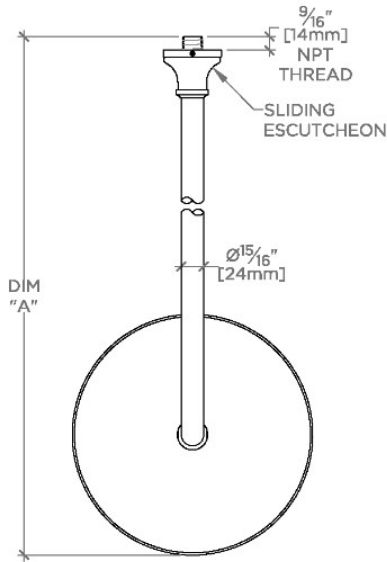

ETOILE

ETS108

Etoile 10" Rain Showerhead with 18" Wall Mounted 90 Degree Shower Arm

SHOWN IN ETOILE 10" RAIN SHOWERHEAD WITH 18" WALL MOUNTED 90 DEGREE SHOWER ARM | ETS108

TECHNICAL DETAILS

Adjustable Versus Fixed Spray: Fixed
 Fittings Hole Diameter: 1 1/4"
 Flow Restriction Options: 1.5, 1.75, 2.0
 Inlet Connection Size: 1/2"
 Inlet Connection Type: Male NPT
 Pivot: Y
 Primary Material: Brass
 Restricted Maximum Flow Rate: 1.75 gpm
 Water Pressure Maximum: 85.0 psi
 Water Pressure Minimum: 20.0 psi
 Water Pressure Recommended: 45.0 psi

PRODUCT FEATURES

- Made of Brass
- Features a swivel 10" rain showerhead with easy clean rubber nozzles
- Includes a 18" wall mounted 90 degree shower arm
- Stocked in Brass, Chrome, Nickel and Matte Nickel
- Rain showerhead available in 1.75gpm (6.6L/min) flow rate

CERTIFICATIONS

PRODUCT (NOTES)

WATERWORKS

ETOILE

ETS108

Etoile 10" Rain Showerhead with 18" Wall Mounted 90 Degree Shower Arm

TOP VIEW

SCALE: 1/2"=1'-0"

STYLE NO.	DIM "A"	DIM "B"
ETS108		
FRS108	23 ⁹ / ₁₆ " [599mm]	18 ⁹ / ₁₆ " [472mm]
JUS108		
ETS109		
FRS109	27 ⁹ / ₁₆ " [699mm]	22 ⁹ / ₁₆ " [573mm]
JUS109		

FRONT VIEW

SCALE: 1/2"=1'-0"

SIDE VIEW

SCALE: 1/2"=1'-0"