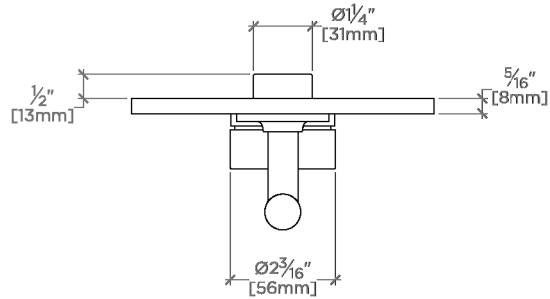

## Bond

BTH320

Bond Solo Series Integrated Thermostatic and Volume Control Trim with Knob and Straight Lever Handles

TOP VIEW

SCALE: 3"=1'-0"

FRONT VIEW

SCALE: 3"=1'-0"

SIDE VIEW