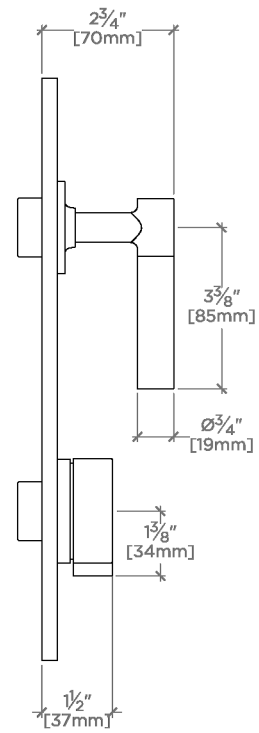

## Bond

BTH320

Bond Solo Series Integrated Thermostatic and Volume Control Trim with Knob and Straight Lever Handles

TOP VIEW

SCALE: 3"=1'-0"

FRONT VIEW

SCALE: 3"=1'-0"

SIDE VIEW

SCALE: 3"=1'-0"