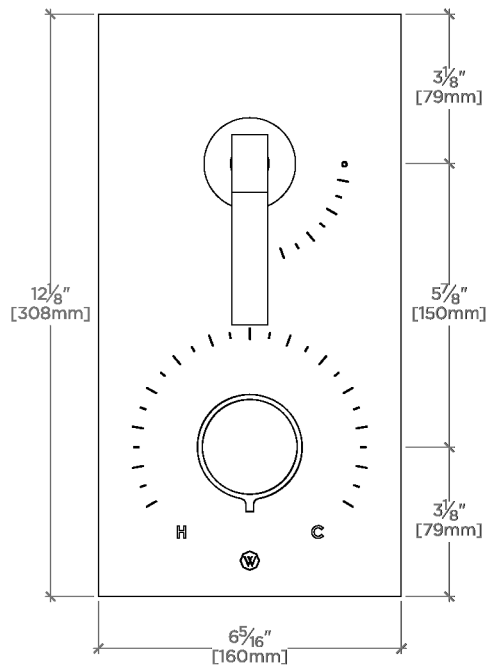

## Bond

BTH320

Bond Solo Series Integrated Thermostatic and Volume Control Trim with Knob and Straight Lever Handles

TOP VIEW

SCALE: 3"=1'-0"

FRONT VIEW

SCALE: 3"=1'-0"

SIDE VIEW

SCALE: 3"=1'-0"