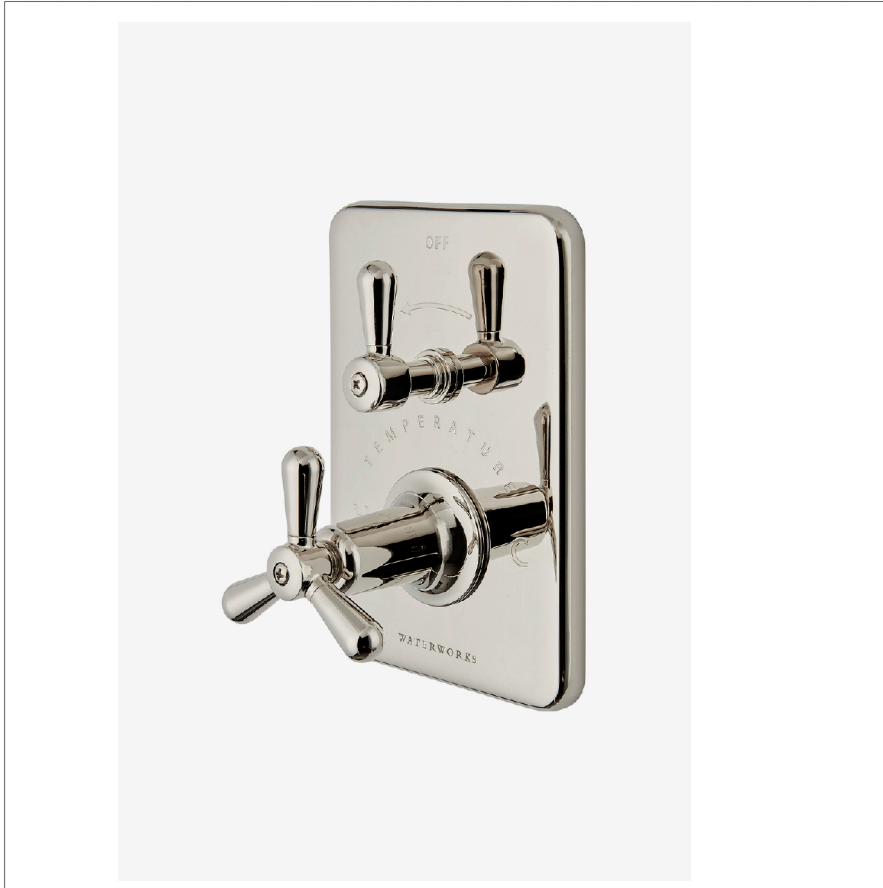

Riverun

RRTH21

Riverun Integrated Thermostatic and Volume Control Trim
with Tri-Spoke Handle

SHOWN IN RIVERUN INTEGRATED THERMOSTATIC AND VOLUME CONTROL TRIM WITH TRI-SPOKE HANDLE | RRTH21

TECHNICAL DETAILS

ADA Compliance: Yes
Number Of Holes: One Hole
Primary Material: Brass

INSPIRATION

This new American classic was designed with simplicity in mind. Featuring streamlined forms and honest details, it's the epitome of quiet elegance.

CODES & STANDARDS

ASME A112.18.1/CSA B125.1, State of MA

PRODUCT FEATURES

Features All Metal Tri-Spoke Handle

Smooth handle operation controls water volume

A solid brass trim plate features engraved TEMPERATURE along with H and C markings.

Stocked in Nickel and Brass

Requires rough valve, sold separately: GUTH61 (USA) or GU61TH (UK/International)

CERTIFICATIONS

PRODUCT (NOTES)

Riverun

RRTH21

Riverun Integrated Thermostatic and Volume Control Trim
with Tri-Spoke Handle