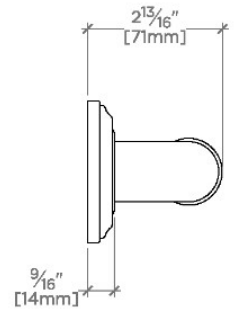

CERTIFICATIONS

PRODUCT (NOTES)

WATERWORKS

ESSENTIALS

EGB136

Essentials Classic 36" Grab Bar

STYLE NO.	DESCRIPTION	LENGTH
EGB130	Essentials Classic 30" Grab Bar	30" [762mm]
EGB136	Essentials Classic 36" Grab Bar	36" [914mm]
EGB142	Essentials Classic 42" Grab Bar	42" [1067mm]
EGB148	Essentials Classic 48" Grab Bar	48" [1219mm]
EGB160	Essentials Classic 60" Grab Bar	60" [1524mm]

TOP VIEW

SCALE: 3"=1'-0"

FRONT VIEW

SCALE: 3"=1'-0"

SIDE VIEW

SCALE: 3"=1'-0"