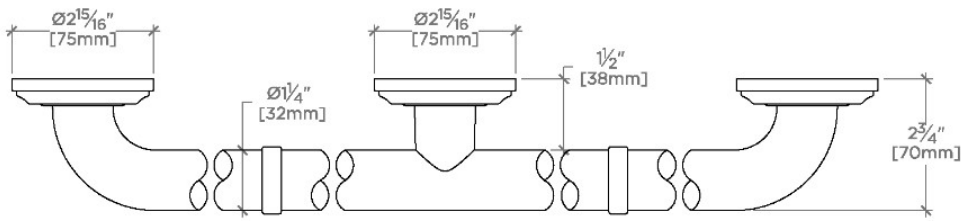

ESSENTIALS

EGB136

Essentials Classic 36" Grab Bar

SHOWN IN ESSENTIALS CLASSIC 36" GRAB BAR | EGB136

TECHNICAL DETAILS

INSPIRATION

Choose with confidence: Well-crafted designs that work with any product in our overall assortment and elevate any setting. Explore a wide range of authentic elements, from freestanding, deck and wall-mounted accessories to furnishings.

CERTIFICATIONS

PRODUCT (NOTES)

WATERWORKS

ESSENTIALS

EGB136

Essentials Classic 36" Grab Bar

STYLE NO.	DESCRIPTION	LENGTH
EGB130	Essentials Classic 30" Grab Bar	30" [762mm]
EGB136	Essentials Classic 36" Grab Bar	36" [914mm]
EGB142	Essentials Classic 42" Grab Bar	42" [1067mm]
EGB148	Essentials Classic 48" Grab Bar	48" [1219mm]
EGB160	Essentials Classic 60" Grab Bar	60" [1524mm]

TOP VIEW

SCALE: 3"=1'-0"

FRONT VIEW

SCALE: 3"=1'-0"

SIDE VIEW

SCALE: 3"=1'-0"