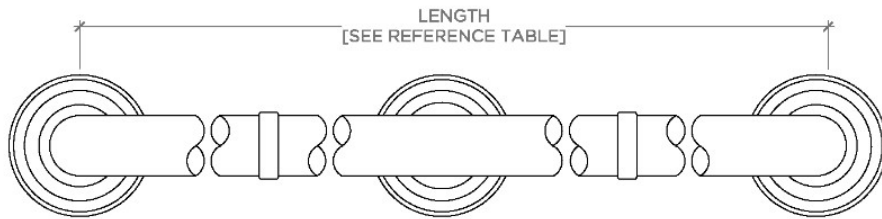

ESSENTIALS

EGB136

Essentials Classic 36" Grab Bar

SHOWN IN ESSENTIALS CLASSIC 36" GRAB BAR | EGB136

TECHNICAL DETAILS

INSPIRATION

Choose with confidence: Well-crafted designs that work with any product in our overall assortment and elevate any setting. Explore a wide range of authentic elements, from freestanding, deck and wall-mounted accessories to furnishings.

CERTIFICATIONS

PRODUCT (NOTES)

WATERWORKS

ESSENTIALS

EGB136

Essentials Classic 36" Grab Bar

STYLE NO.	DESCRIPTION	LENGTH
EGB130	Essentials Classic 30" Grab Bar	30" [762mm]
EGB136	Essentials Classic 36" Grab Bar	36" [914mm]
EGB142	Essentials Classic 42" Grab Bar	42" [1067mm]
EGB148	Essentials Classic 48" Grab Bar	48" [1219mm]
EGB160	Essentials Classic 60" Grab Bar	60" [1524mm]

TOP VIEW

SCALE: 3"=1'-0"

FRONT VIEW

SCALE: 3"=1'-0"

SIDE VIEW

SCALE: 3"=1'-0"