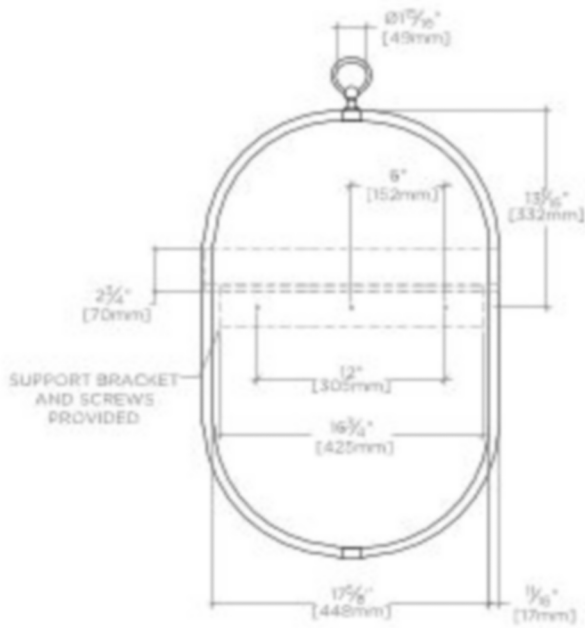

## CONCORD

COMR01

Concord Wall Mounted Oval Mirror 19" x 1 1/4" x 33 1/4"

TOP VIEW

SCALE: 1"=1'-0"

ISO VIEW

SCALE: 1"=1'-0"

FRONT VIEW

SCALE: 1"=1'-0"

SIDE VIEW

SCALE: 1"=1'-0"