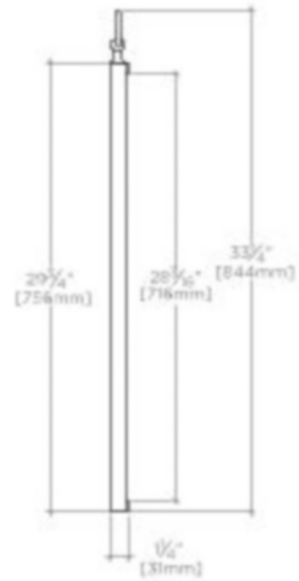

## CONCORD

COMR01

Concord Wall Mounted Oval Mirror 19" x 1 1/4" x 33 1/4"

SHOWN IN CONCORD WALL MOUNTED OVAL MIRROR 19" X 1 1/4" X 33 1/4" | COMR01

## CONCORD

COMR01

Concord Wall Mounted Oval Mirror 19" x 1 1/4" x 33 1/4"

TOP VIEW

SCALE: 1"=1'-0"

ISO VIEW

SCALE: 1"=1'-0"

FRONT VIEW

SCALE: 1"=1'-0"

SIDE VIEW

SCALE: 1"=1'-0"