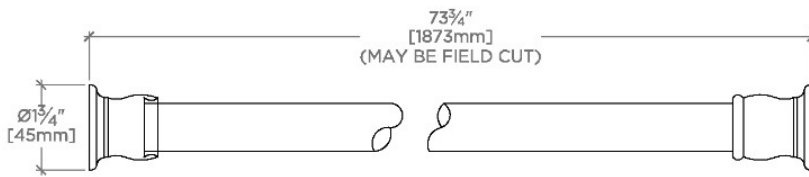

ESSENTIALS

ESR072

Essentials 72" Shower Rod

SHOWN IN ESSENTIALS 72" SHOWER ROD | ESR072

TECHNICAL DETAILS

Depth/Width: 1 3/4"
Escutcheon Primary Material: Brass
Height: 1 3/4"
Installation Type: Wall Mounted
Length: 72"
Primary Material: Brass
Suggested Application: Bath

CODES & STANDARDS

PRODUCT FEATURES

Hang your carefully chosen linen shower curtains in style with an elegant and sturdy wall-mounted Essentials shower rod.

This item is stocked in Chrome, Nickel and Brass.

Made of brass materials, dimensions can be adjusted as part of our made-to-order program.

This charming shower rod is made of masterfully turned, cast, hand-fitted and hand polished brass.

To create a superbly unified look, match this shower rod with other complementary accessories from the Essentials collection.

CERTIFICATIONS

PRODUCT (NOTES)

Essentials 72" Shower Rod

TOP VIEW

SCALE: 3"=1'-0"

FRONT VIEW

SCALE: 3"=1'-0"

SIDE VIEW SCALE: 3"=1'-0"