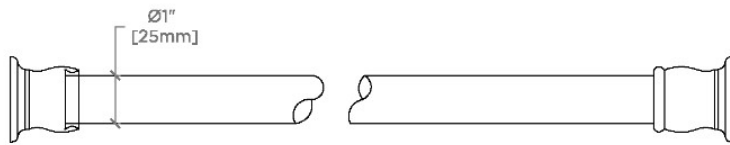

ESSENTIALS

ESR072

Essentials 72" Shower Rod

SHOWN IN ESSENTIALS 72" SHOWER ROD | ESR072

TECHNICAL DETAILS

Depth/Width: 1 3/4"
Escutcheon Primary Material: Brass
Height: 1 3/4"
Installation Type: Wall Mounted
Length: 72"
Primary Material: Brass
Suggested Application: Bath

CODES & STANDARDS

PRODUCT FEATURES

Hang your carefully chosen linen shower curtains in style with an elegant and sturdy wall-mounted Essentials shower rod.

This item is stocked in Chrome, Nickel and Brass.

Made of brass materials, dimensions can be adjusted as part of our made-to-order program.

This charming shower rod is made of masterfully turned, cast, hand-fitted and hand polished brass.

To create a superbly unified look, match this shower rod with other complementary accessories from the Essentials collection.

CERTIFICATIONS

PRODUCT (NOTES)

Essentials 72" Shower Rod

TOP VIEW

SCALE: 3"=1'-0"

FRONT VIEW

SCALE: 3"=1'-0"

SIDE VIEW SCALE: 3"=1'-0"