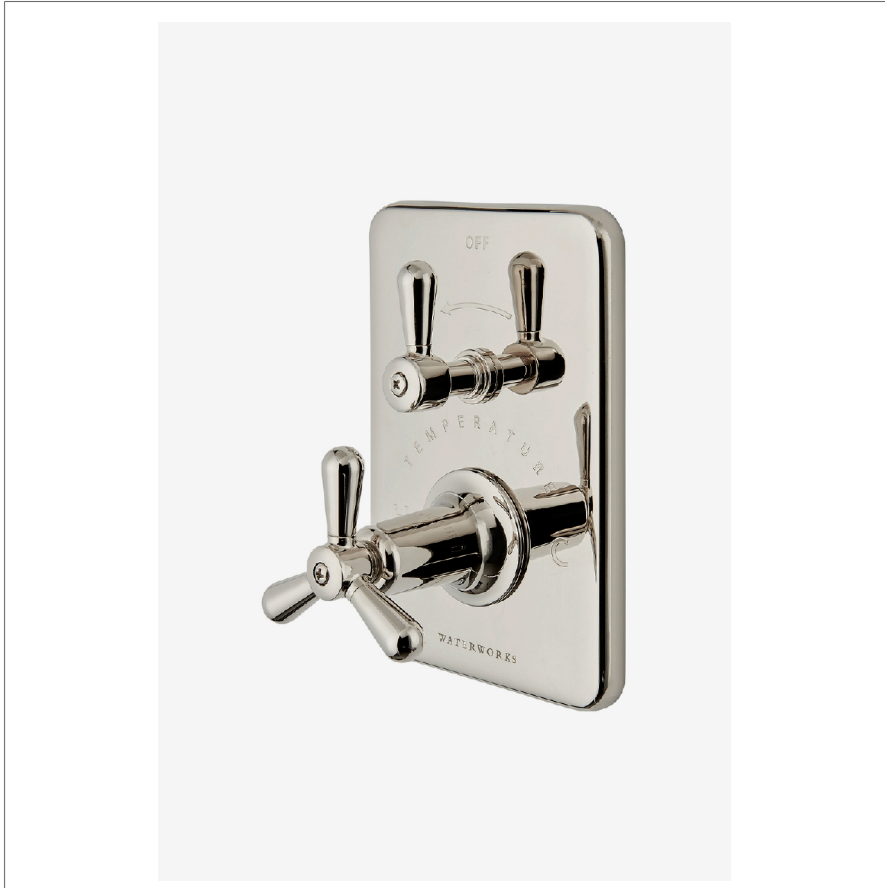

RIVERUN

RRTH21

Riverun Integrated Thermostatic and Volume Control Trim
with Tri-Spoke Handle

SHOWN IN RIVERUN INTEGRATED THERMOSTATIC AND VOLUME CONTROL TRIM WITH TRI-SPOKE HANDLE | RRTH21

TECHNICAL DETAILS

ADA Compliance: Yes
Number Of Holes: One Hole
Primary Material: Brass

INSPIRATION

This new American classic was designed with simplicity in mind. Featuring streamlined forms and honest details, it's the epitome of quiet elegance.

CODES & STANDARDS

ASME A112.18.1/CSA B125.1, State of MA

PRODUCT FEATURES

Features All Metal Tri-Spoke Handle

Smooth handle operation controls water volume

A solid brass trim plate features engraved TEMPERATURE along with H and C markings.

Stocked in Nickel and Brass

Requires rough valve, sold separately: GUTH61 (USA) or GU61TH (UK/International)

CERTIFICATIONS

PRODUCT (NOTES)

RIVERUN

RRTH21

Riverun Integrated Thermostatic and Volume Control Trim
with Tri-Spoke Handle