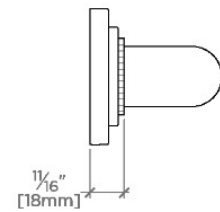

CERTIFICATIONS

PRODUCT (NOTES)

WATERWORKS

ESSENTIALS

EGB312

Essentials Transitional 12" Grab Bar

STYLE NO.	DESCRIPTION	LENGTH
EGB312	Essentials Transitional 12" Grab Bar	12" [305mm]
EGB318	Essentials Transitional 18" Grab Bar	18" [457mm]
EGB324	Essentials Transitional 24" Grab Bar	24" [610mm]

TOP VIEW

SCALE: 3"=1'-0"

FRONT VIEW

SCALE: 3"=1'-0"

SIDE VIEW

SCALE: 3"=1'-0"