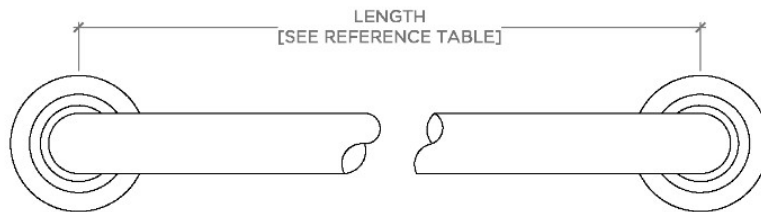

ESSENTIALS

EGB312

Essentials Transitional 12" Grab Bar

SHOWN IN ESSENTIALS TRANSITIONAL 12" GRAB BAR | EGB312

TECHNICAL DETAILS

INSPIRATION

Choose with confidence: Well-crafted designs that work with any product in our overall assortment and elevate any setting. Explore a wide range of authentic elements, from freestanding, deck and wall-mounted accessories to furnishings.

CERTIFICATIONS

PRODUCT (NOTES)

WATERWORKS

ESSENTIALS

EGB312

Essentials Transitional 12" Grab Bar

STYLE NO.	DESCRIPTION	LENGTH
EGB312	Essentials Transitional 12" Grab Bar	12" [305mm]
EGB318	Essentials Transitional 18" Grab Bar	18" [457mm]
EGB324	Essentials Transitional 24" Grab Bar	24" [610mm]

TOP VIEW

SCALE: 3"=1'-0"

FRONT VIEW

SCALE: 3"=1'-0"

SIDE VIEW

SCALE: 3"=1'-0"