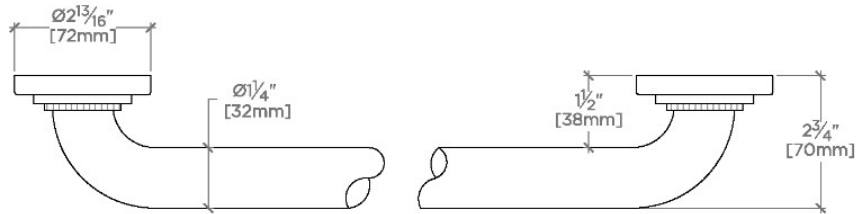

CERTIFICATIONS

PRODUCT (NOTES)

WATERWORKS

ESSENTIALS

EGB312

Essentials Transitional 12" Grab Bar

STYLE NO.	DESCRIPTION	LENGTH
EGB312	Essentials Transitional 12" Grab Bar	12" [305mm]
EGB318	Essentials Transitional 18" Grab Bar	18" [457mm]
EGB324	Essentials Transitional 24" Grab Bar	24" [610mm]

TOP VIEW

SCALE: 3"=1'-0"

FRONT VIEW

SCALE: 3"=1'-0"

SIDE VIEW

SCALE: 3"=1'-0"