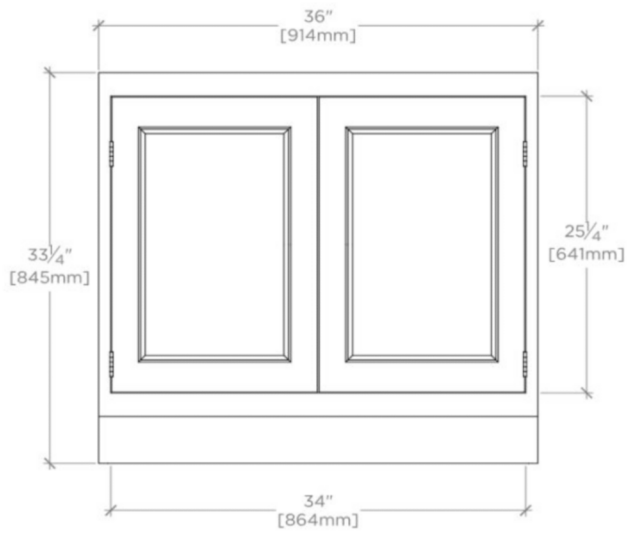

## BELDEN

999497

Belden Single Vanity with Mesh 36" x 24" x 21" x 33 1/4"

### TECHNICAL DETAILS

ADA Compliance: No  
Adjustable Levelers / Feet: N  
Fittings Hole Depth: 32 mm  
Fittings Hole Diameter: 35 mm  
Primary Material: Wood  
Rough-in Supply Height Recommended: 533 mm  
Rough-in Waste Height Recommended: 483 mm  
Sink Visibility: N

## BELDEN

999497

Belden Single Vanity with Mesh 36" x 24" x 21" x 33 1/4"

TOP VIEW SCALE: 3/4"=1'-0"

FRONT VIEW SCALE: 3/4"=1'-0"

SIDE VIEW SCALE: 3/4"=1'-0"