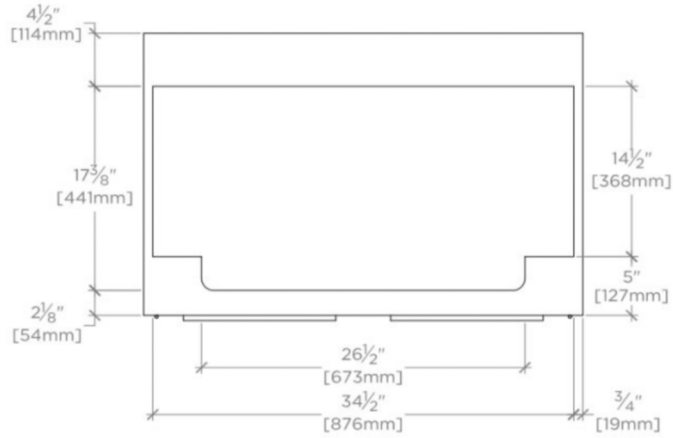

### TECHNICAL DETAILS

ADA Compliance: No  
Adjustable Levelers / Feet: N  
Fittings Hole Depth: 32 mm  
Fittings Hole Diameter: 35 mm  
Primary Material: Wood  
Rough-in Supply Height Recommended: 533 mm  
Rough-in Waste Height Recommended: 483 mm  
Sink Visibility: N

## BELDEN

999497

Belden Single Vanity with Mesh 36" x 24" x 21" x 33 1/4"

TOP VIEW SCALE: 3/4"=1'-0"

FRONT VIEW SCALE: 3/4"=1'-0"

SIDE VIEW SCALE: 3/4"=1'-0"