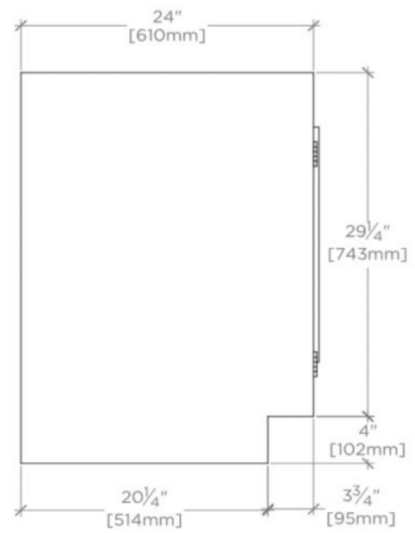

## BELDEN

999497

Belden Single Vanity with Mesh 36" x 24" x 21" x 33 1/4"

### TECHNICAL DETAILS

ADA Compliance: No  
Adjustable Levelers / Feet: N  
Fittings Hole Depth: 32 mm  
Fittings Hole Diameter: 35 mm  
Primary Material: Wood  
Rough-in Supply Height Recommended: 533 mm  
Rough-in Waste Height Recommended: 483 mm  
Sink Visibility: N

## BELDEN

999497

Belden Single Vanity with Mesh 36" x 24" x 21" x 33 1/4"

TOP VIEW SCALE: 3/4"=1'-0"

FRONT VIEW SCALE: 3/4"=1'-0"

SIDE VIEW SCALE: 3/4"=1'-0"