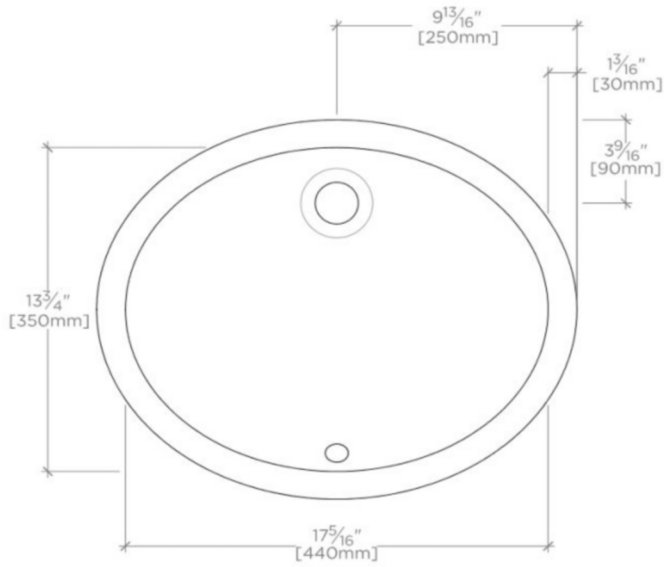

CLARA

CYLV10

Clara Undermount Oval Vitreous China Single Glazed Lavatory Sink
19 11/16" x 16 1/8" x 7 11/16"

SHOWN IN CLARA UNDERMOUNT OVAL VITREOUS CHINA SINGLE GLAZED LAVATORY SINK 18 1/4" X 13 1/4" X 7 1/4"

TECHNICAL DETAILS

ADA Compliance: When installed per ADA guidelines
Bowl Shape: Oval
Drain Hole Depth: 1 3/8"
Drain Hole Diameter: 1 3/8"
Depth / Width: 16 1/8"
Height: 7 11/16"
Installation Type: Undermount
Integrated Diverter: N
Integrated Spray: N
Length: 19 11/16"
Primary Material: Vitreous China
Spout Swivel: N
Stain Resistance: N
Suggested Application: Bath

PRODUCT (NOTES)

Dimensions of sinks are nominal and are subject to slight variations.

CLARA

CYLV10

Clara Undermount Oval Vitreous China Single Glazed Lavatory Sink
 19 11/16" x 16 1/8" x 7 11/16"

TOP VIEW

SCALE: 1/2"=1'-0"

FRONT VIEW

SCALE: 1/2"=1'-0"

SIDE VIEW

SCALE: 1/2"=1'-0"