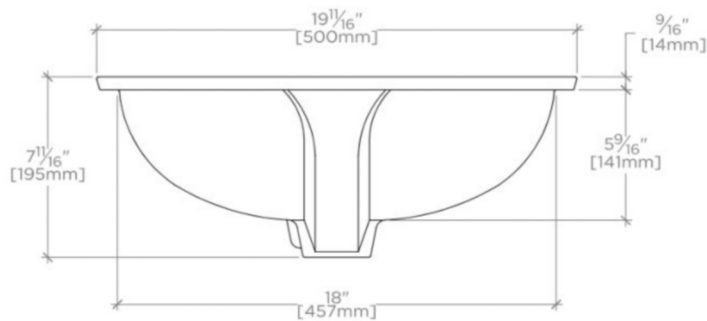

TECHNICAL DETAILS

ADA Compliance: When installed per ADA guidelines
Bowl Shape: Oval
Drain Hole Depth: 1 3/8"
Drain Hole Diameter: 1 3/8"
Depth / Width: 16 1/8"
Height: 7 11/16"
Installation Type: Undermount
Integrated Diverter: N
Integrated Spray: N
Length: 19 11/16"
Primary Material: Vitreous China
Spout Swivel: N
Stain Resistance: N
Suggested Application: Bath

PRODUCT (NOTES)

Dimensions of sinks are nominal and are subject to slight variations.

CLARA

CYLV10

Clara Undermount Oval Vitreous China Single Glazed Lavatory Sink
 19 11/16" x 16 1/8" x 7 11/16"

TOP VIEW

SCALE: 1/2"=1'-0"

FRONT VIEW

SCALE: 1/2"=1'-0"

SIDE VIEW

SCALE: 1/2"=1'-0"