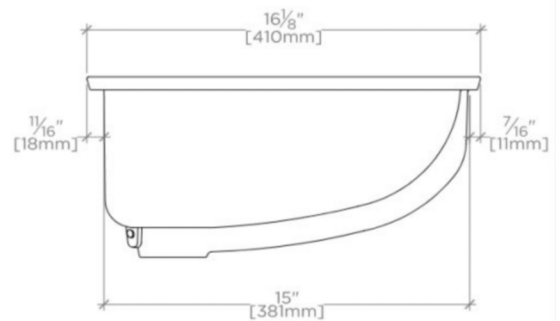

TECHNICAL DETAILS

ADA Compliance: When installed per ADA guidelines
Bowl Shape: Oval
Drain Hole Depth: 1 3/8"
Drain Hole Diameter: 1 3/8"
Depth / Width: 16 1/8"
Height: 7 11/16"
Installation Type: Undermount
Integrated Diverter: N
Integrated Spray: N
Length: 19 11/16"
Primary Material: Vitreous China
Spout Swivel: N
Stain Resistance: N
Suggested Application: Bath

PRODUCT (NOTES)

Dimensions of sinks are nominal and are subject to slight variations.

CLARA

CYLV10

Clara Undermount Oval Vitreous China Single Glazed Lavatory Sink
 19 11/16" x 16 1/8" x 7 11/16"

TOP VIEW

SCALE: 1/2"=1'-0"

FRONT VIEW

SCALE: 1/2"=1'-0"

SIDE VIEW

SCALE: 1/2"=1'-0"