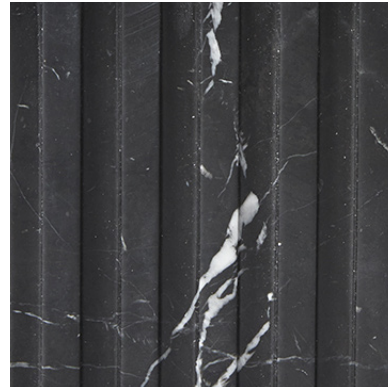

## Andrian

These elegant bath accessories are sculpted, without seams or joins, from single blocks of Arabescato or Marquina marble. Skilled artisans detail the exteriors, evoking the precise line of mechanical gears and classic Greek columns..

## PALETTE

Arabescato

Pewter

Nickel

Brass

Family	Primary Material	Method of Construction	Care and Cleaning Summary	Country of Origin
<b>Andrian</b>	Arabescato or Marquina marble	Each piece is made entirely from a single piece of marble mined in the Carrara region of Tuscany. There is no adhesive used except to secure the bottle used to house the soap.	Wipe with a damp cloth. No detergents or cleaners should be used.	Italy