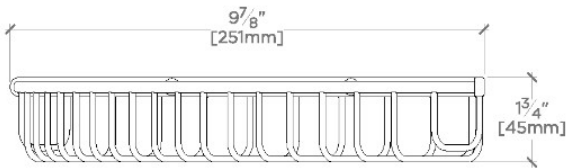

Essentials 10" Wall Mounted Corner Shower Basket

SHOWN IN ESSENTIALS 10" WALL MOUNTED CORNER SHOWER BASKET | ESB010

TECHNICAL DETAILS

Depth/Width: 9 7/8"
Escutcheon Primary Material: Brass
Height: 1 3/4"
Installation Type: Wall Mounted
Length: 9 7/8"
Primary Material: Brass
Suggested Application: Bath

CODES & STANDARDS

PRODUCT FEATURES

Enhance the look and functionality of your shower with a beautifully proportioned Essentials wall-mounted soap basket.

Clean and timeless in design, this beautiful brass shower basket comes in three sizes to accommodate all your bathing necessities.

Create an elegant ensemble by combining this attractive shower accessory with other complementary bathroom accessories from the Essentials collection.

CERTIFICATIONS

PRODUCT (NOTES)

Essentials 10" Wall Mounted Corner Shower Basket

TOP VIEW

SCALE: 3"=1'-0"

FRONT VIEW

SCALE: 3"=1'-0"

SIDE VIEW

SCALE: 3"=1'-0"