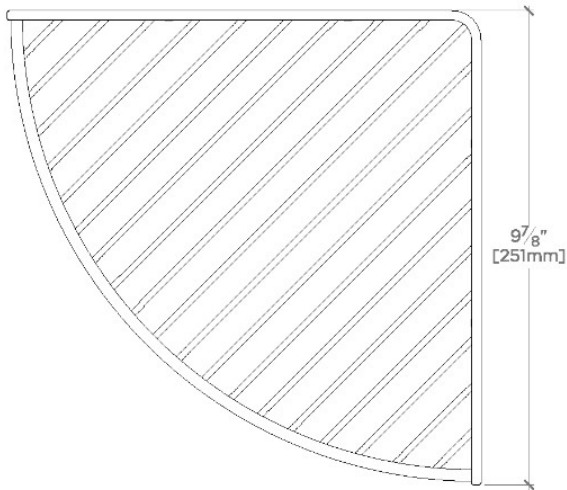

Essentials 10" Wall Mounted Corner Shower Basket

SHOWN IN ESSENTIALS 10" WALL MOUNTED CORNER SHOWER BASKET | ESB010

TECHNICAL DETAILS

Depth/Width: 9 7/8"
Escutcheon Primary Material: Brass
Height: 1 3/4"
Installation Type: Wall Mounted
Length: 9 7/8"
Primary Material: Brass
Suggested Application: Bath

CODES & STANDARDS

PRODUCT FEATURES

Enhance the look and functionality of your shower with a beautifully proportioned Essentials wall-mounted soap basket.

Clean and timeless in design, this beautiful brass shower basket comes in three sizes to accommodate all your bathing necessities.

Create an elegant ensemble by combining this attractive shower accessory with other complementary bathroom accessories from the Essentials collection.

CERTIFICATIONS

PRODUCT (NOTES)

Essentials 10" Wall Mounted Corner Shower Basket

TOP VIEW

SCALE: 3"=1'-0"

FRONT VIEW

SCALE: 3"=1'-0"

SIDE VIEW

SCALE: 3"=1'-0"