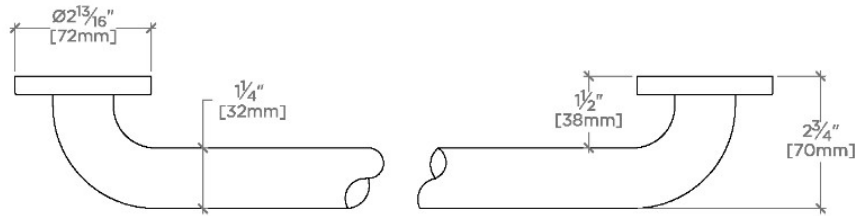

CERTIFICATIONS

PRODUCT (NOTES)

Essentials

EGB212

Essentials Modern 12" Grab Bar

STYLE NO.	DESCRIPTION	LENGTH
EGB212	Essentials Modern 12" Grab Bar	12" [305mm]
EGB218	Essentials Modern 18" Grab Bar	18" [457mm]
EGB224	Essentials Modern 24" Grab Bar	24" [610mm]

TOP VIEW

SCALE: 3"=1'-0"

FRONT VIEW

SCALE: 3"=1'-0"

SIDE VIEW

SCALE: 3"=1'-0"