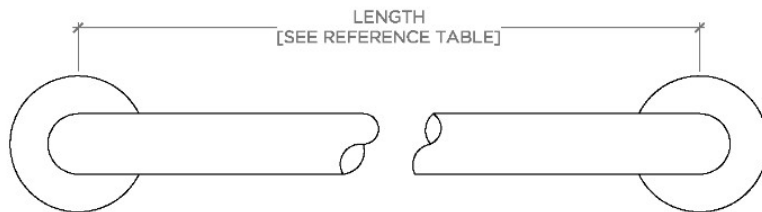

Essentials

EGB212

Essentials Modern 12" Grab Bar

SHOWN IN ESSENTIALS MODERN 12" GRAB BAR | EGB212

TECHNICAL DETAILS

INSPIRATION

Choose with confidence: Well-crafted designs that work with any product in our overall assortment and elevate any setting. Explore a wide range of authentic elements, from freestanding, deck and wall-mounted accessories to furnishings.

CERTIFICATIONS

PRODUCT (NOTES)

Essentials

EGB212

Essentials Modern 12" Grab Bar

STYLE NO.	DESCRIPTION	LENGTH
EGB212	Essentials Modern 12" Grab Bar	12" [305mm]
EGB218	Essentials Modern 18" Grab Bar	18" [457mm]
EGB224	Essentials Modern 24" Grab Bar	24" [610mm]

TOP VIEW

SCALE: 3"=1'-0"

FRONT VIEW

SCALE: 3"=1'-0"

SIDE VIEW

SCALE: 3"=1'-0"