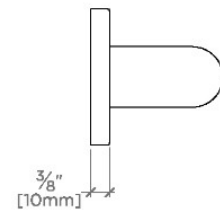

CERTIFICATIONS

PRODUCT (NOTES)

Essentials

EGB212

Essentials Modern 12" Grab Bar

STYLE NO.	DESCRIPTION	LENGTH
EGB212	Essentials Modern 12" Grab Bar	12" [305mm]
EGB218	Essentials Modern 18" Grab Bar	18" [457mm]
EGB224	Essentials Modern 24" Grab Bar	24" [610mm]

TOP VIEW

SCALE: 3"=1'-0"

FRONT VIEW

SCALE: 3"=1'-0"

SIDE VIEW

SCALE: 3"=1'-0"