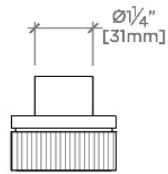

Requires rough valve, sold separately: GUV18/ GUV19 (1/2") or GUV16 /GUV17 (3/4")

CERTIFICATIONS

PRODUCT (NOTES)

BOND

BVC14D

Bond Union Series Volume Control with Enamel Guilloche Lines Knob Handle

TOP VIEW SCALE: 3"=1'-0"

FRONT VIEW SCALE: 3"=1'-0"

SIDE VIEW SCALE: 3"=1'-0"