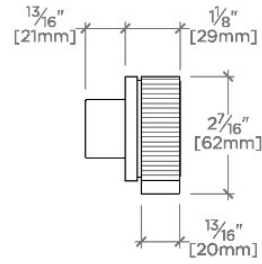

BOND

BVC14D

Bond Union Series Volume Control with Enamel Guilloche Lines Knob Handle

SHOWN IN BOND UNION SERIES VOLUME CONTROL WITH ENAMEL GUILLOCHE LINES KNOB HANDLE | BVC14D

TECHNICAL DETAILS

ADA Compliance: Yes
Fittings Hole Diameter: 1 3/8"
Handle Turn Angle: Quarter Turn
Number Of Holes: One Hole
Primary Material: Brass

PRODUCT FEATURES

Knob Handle

Used to control water flow to a single waterway outlet such as a showerhead, handshower, or tub spout

Features Guilloche Lines combined with Enamel Knob Handle

Stocked in Nickel and Brass

Requires rough valve, sold separately: GUV18/ GUV19 (1/2") or GUV16 /GUV17 (3/4")

CERTIFICATIONS

PRODUCT (NOTES)

BOND

BVC14D

Bond Union Series Volume Control with Enamel Guilloche Lines Knob Handle

TOP VIEW SCALE: 3"=1'-0"

FRONT VIEW SCALE: 3"=1'-0"

SIDE VIEW SCALE: 3"=1'-0"