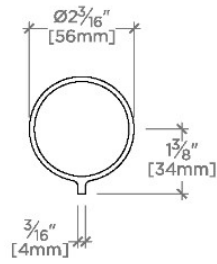

BOND

BVC14D

Bond Union Series Volume Control with Enamel Guilloche Lines Knob Handle

SHOWN IN BOND UNION SERIES VOLUME CONTROL WITH ENAMEL GUILLOCHE LINES KNOB HANDLE | BVC14D

TECHNICAL DETAILS

ADA Compliance: Yes
Fittings Hole Diameter: 1 3/8"
Handle Turn Angle: Quarter Turn
Number Of Holes: One Hole
Primary Material: Brass

PRODUCT FEATURES

Knob Handle

Used to control water flow to a single waterway outlet such as a showerhead, handshower, or tub spout

Features Guilloche Lines combined with Enamel Knob Handle

Stocked in Nickel and Brass

Requires rough valve, sold separately: GUV18/ GUV19 (1/2") or GUV16 /GUV17 (3/4")

CERTIFICATIONS

PRODUCT (NOTES)

BOND

BVC14D

Bond Union Series Volume Control with Enamel Guilloche Lines Knob Handle

TOP VIEW SCALE: 3"=1'-0"

FRONT VIEW SCALE: 3"=1'-0"

SIDE VIEW SCALE: 3"=1'-0"