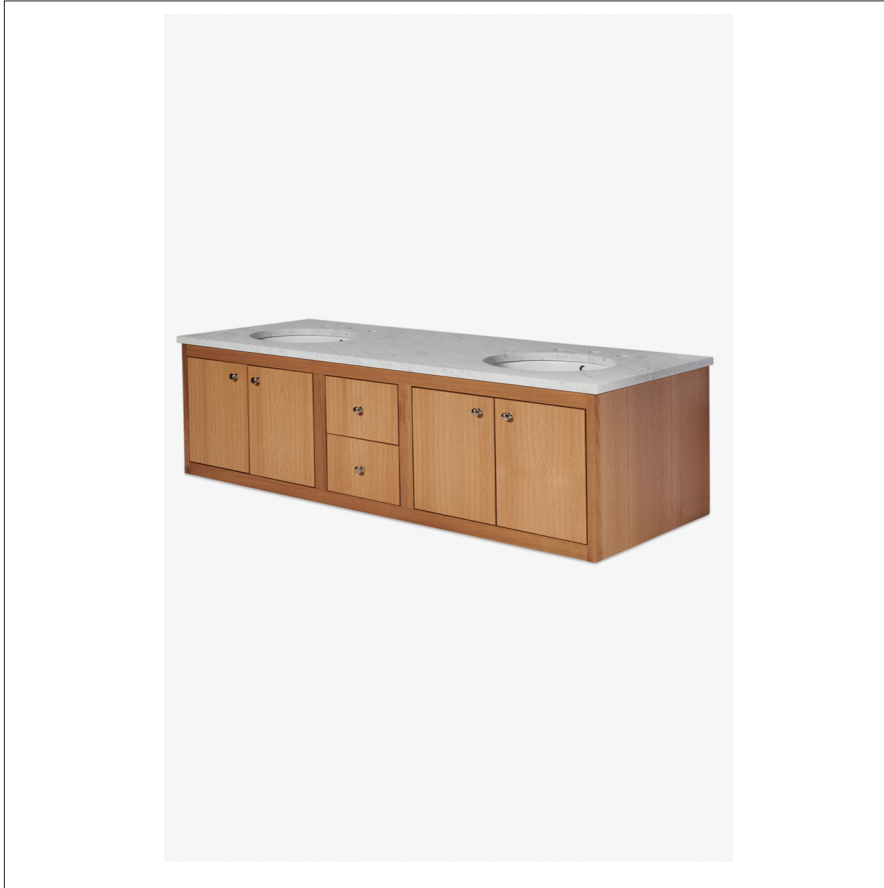

## ALTA

999496

Alta Double Floating Vanity 66" x 24" x 21"

### TECHNICAL DETAILS

ADA Compliance: No  
Adjustable Levelers / Feet: N  
Bowl Shape: Oval  
Drain Hole Depth: 1.41"  
Drain Hole Diameter: 1.71"  
Fittings Hole Depth: 1 1/4"  
Fittings Hole Diameter: 1 3/8"  
Depth / Width: 21"  
Height: 34 1/4"  
Length: 24"  
Number of Holes: Two Hole  
Outer Rim Shape: Oval  
Overflow Opening: Yes  
Primary Material: Wood  
Rough-in Supply Height Recommended: 21"  
Rough-in Waste Height Recommended: 19"  
Sink Visibility: N  
Storage Type: Cabinet  
Suggested Application: Bath

### PRODUCT FEATURES

Floating Vanity with two drawers  
Stocked in Clear Oak Finish  
Hardware Sold Separately  
Top and Sinks Sold Separately