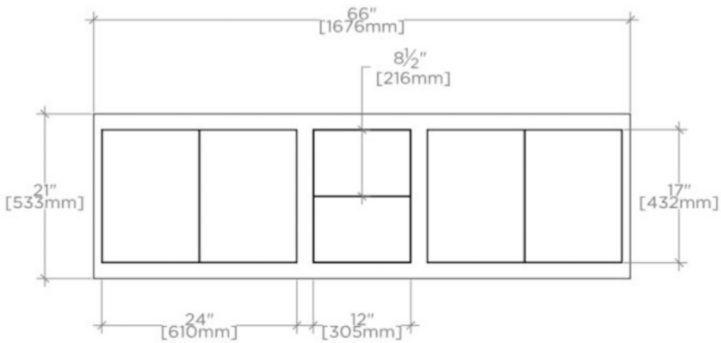

## ALTA

999496

Alta Double Floating Vanity 66" x 24" x 21"

### TECHNICAL DETAILS

ADA Compliance: No  
Adjustable Levelers / Feet: N  
Bowl Shape: Oval  
Drain Hole Depth: 1.41"  
Drain Hole Diameter: 1.71"  
Fittings Hole Depth: 1 1/4"  
Fittings Hole Diameter: 1 3/8"  
Depth / Width: 21"  
Height: 34 1/4"  
Length: 24"  
Number of Holes: Two Hole  
Outer Rim Shape: Oval  
Overflow Opening: Yes  
Primary Material: Wood  
Rough-in Supply Height Recommended: 21"  
Rough-in Waste Height Recommended: 19"  
Sink Visibility: N  
Storage Type: Cabinet  
Suggested Application: Bath

## ALTA

999496

Alta Double Floating Vanity 66" x 24" x 21"

TOP VIEW

SCALE: 1/2"=1'-0"

DETAIL A

NOT TO SCALE

FRONT VIEW

SCALE: 1/2"=1'-0"

SIDE VIEW

SCALE: 1/2"=1'-0"