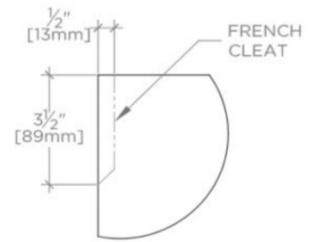

### TECHNICAL DETAILS

ADA Compliance: No  
Adjustable Levelers / Feet: N  
Bowl Shape: Oval  
Drain Hole Depth: 1.41"  
Drain Hole Diameter: 1.71"  
Fittings Hole Depth: 1 1/4"  
Fittings Hole Diameter: 1 3/8"  
Depth / Width: 21"  
Height: 34 1/4"  
Length: 24"  
Number of Holes: Two Hole  
Outer Rim Shape: Oval  
Overflow Opening: Yes  
Primary Material: Wood  
Rough-in Supply Height Recommended: 21"  
Rough-in Waste Height Recommended: 19"  
Sink Visibility: N  
Storage Type: Cabinet  
Suggested Application: Bath

## ALTA

999496

Alta Double Floating Vanity 66" x 24" x 21"

TOP VIEW

SCALE: 1/2"=1'-0"

DETAIL A

NOT TO SCALE

FRONT VIEW

SCALE: 1/2"=1'-0"

SIDE VIEW

SCALE: 1/2"=1'-0"