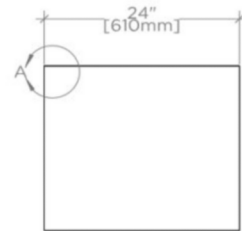

### TECHNICAL DETAILS

ADA Compliance: No  
Adjustable Levelers / Feet: N  
Bowl Shape: Oval  
Drain Hole Depth: 1.41"  
Drain Hole Diameter: 1.71"  
Fittings Hole Depth: 1 1/4"  
Fittings Hole Diameter: 1 3/8"  
Depth / Width: 21"  
Height: 34 1/4"  
Length: 24"  
Number of Holes: Two Hole  
Outer Rim Shape: Oval  
Overflow Opening: Yes  
Primary Material: Wood  
Rough-in Supply Height Recommended: 21"  
Rough-in Waste Height Recommended: 19"  
Sink Visibility: N  
Storage Type: Cabinet  
Suggested Application: Bath

## ALTA

999496

Alta Double Floating Vanity 66" x 24" x 21"

TOP VIEW

SCALE: 1/2"=1'-0"

DETAIL A

NOT TO SCALE

FRONT VIEW

SCALE: 1/2"=1'-0"

SIDE VIEW

SCALE: 1/2"=1'-0"