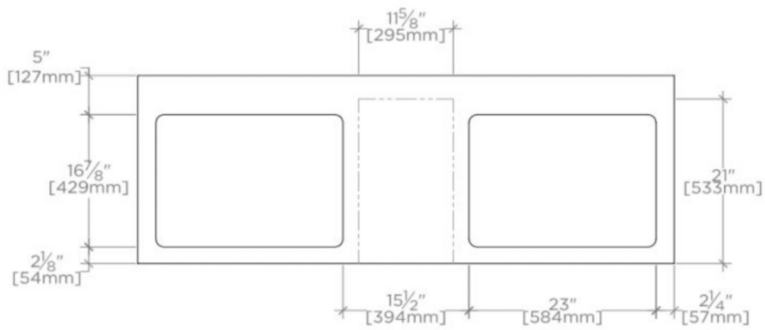

### TECHNICAL DETAILS

ADA Compliance: No  
Adjustable Levelers / Feet: N  
Bowl Shape: Oval  
Drain Hole Depth: 1.41"  
Drain Hole Diameter: 1.71"  
Fittings Hole Depth: 1 1/4"  
Fittings Hole Diameter: 1 3/8"  
Depth / Width: 21"  
Height: 34 1/4"  
Length: 24"  
Number of Holes: Two Hole  
Outer Rim Shape: Oval  
Overflow Opening: Yes  
Primary Material: Wood  
Rough-in Supply Height Recommended: 21"  
Rough-in Waste Height Recommended: 19"  
Sink Visibility: N  
Storage Type: Cabinet  
Suggested Application: Bath

## ALTA

999496

Alta Double Floating Vanity 66" x 24" x 21"

TOP VIEW

SCALE: 1/2"=1'-0"

DETAIL A

NOT TO SCALE

FRONT VIEW

SCALE: 1/2"=1'-0"

SIDE VIEW

SCALE: 1/2"=1'-0"