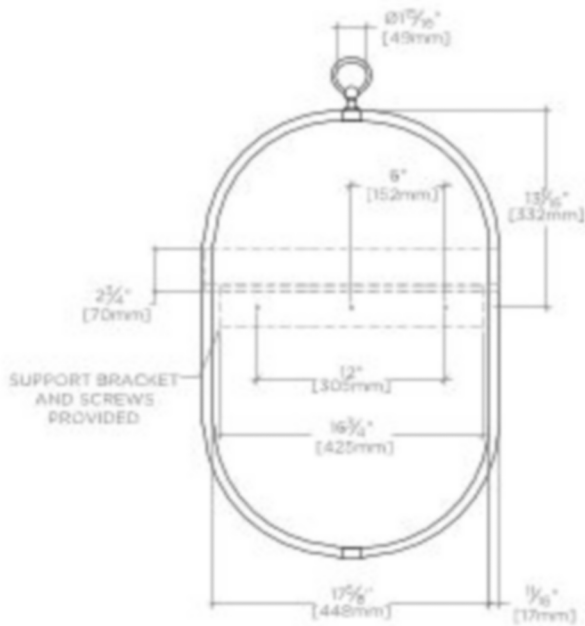

## CONCORD

COMR01

Concord Wall Mounted Oval Mirror 19" x 1 1/4" x 33 1/4"

TOP VIEW

SCALE: 1"=1'-0"

ISO VIEW

SCALE: 1"=1'-0"

FRONT VIEW

SCALE: 1"=1'-0"

SIDE VIEW

SCALE: 1"=1'-0"