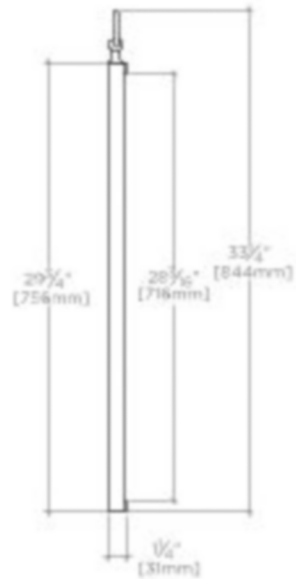

## CONCORD

COMR01

Concord Wall Mounted Oval Mirror 19" x 1 1/4" x 33 1/4"

SHOWN IN CONCORD WALL MOUNTED OVAL MIRROR 19" X 1 1/4" X 33 1/4" | COMR01

## CONCORD

COMR01

Concord Wall Mounted Oval Mirror 19" x 1 1/4" x 33 1/4"

TOP VIEW

SCALE: 1"=1'-0"

ISO VIEW

SCALE: 1"=1'-0"

FRONT VIEW

SCALE: 1"=1'-0"

SIDE VIEW

SCALE: 1"=1'-0"