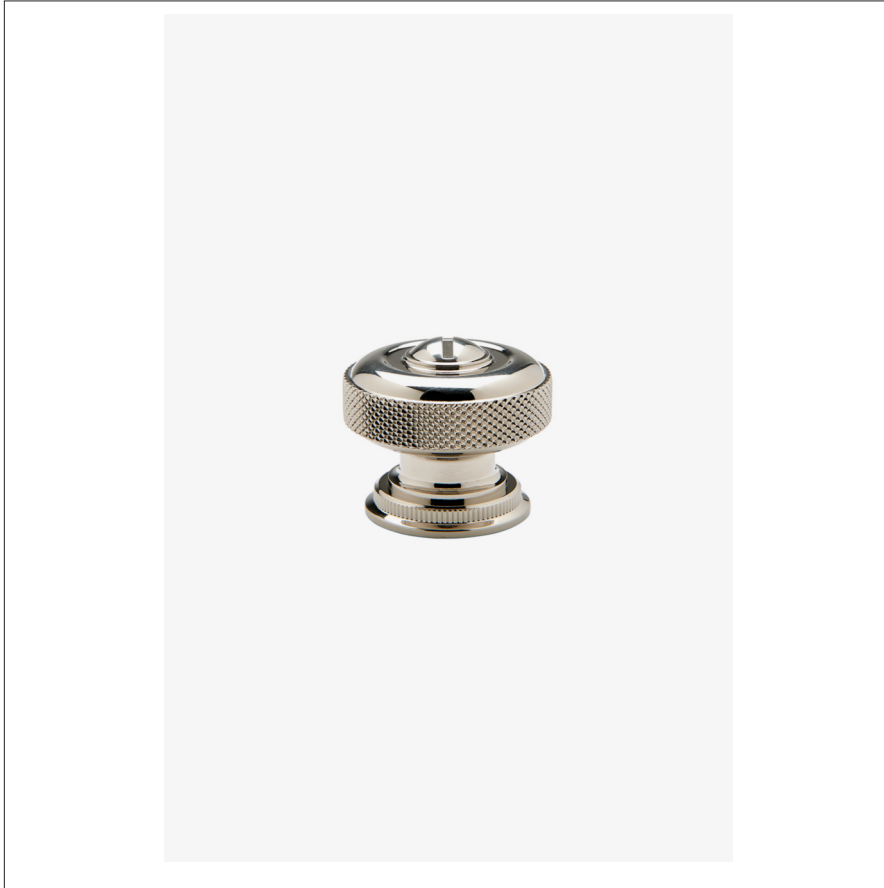

R.W. ATLAS

R.W. Atlas 1 1/4" Round Knob

RWHW01

SHOWN IN R.W. ATLAS 1 1/4" ROUND KNOB| RWHW01

TECHNICAL DETAILS

Hardware Primary Material: Brass

Hardware Shape: Knob

Primary Material: Brass

PRODUCT FEATURES

Solid Brass

Machined

Hand-polished

Includes fixing screws

PRODUCT (NOTES)

Replacement Screws available

WATERWORKS

R.W. ATLAS

RWHW01

R.W. Atlas 1 1/4" Round Knob

MOUNTING HARDWARE INCLUDED		
STYLE #	DESCRIPTION	QTY
998945	Service Parts 8-32 1" Truss Head Machine Screw, Combo, Slotted	1
998946	Service Parts 8-32 1 1/2" Truss Head Machine Screw, Combo, Slotted	1