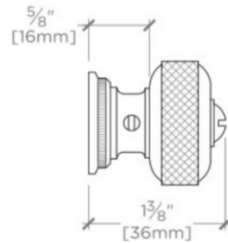

R.W. ATLAS

R.W. Atlas 1 1/4" Round Knob

RWHW01

SHOWN IN R.W. ATLAS 1 1/4" ROUND KNOB| RWHW01

TECHNICAL DETAILS

Hardware Primary Material: Brass

Hardware Shape: Knob

Primary Material: Brass

R.W. ATLAS

RWHW01

R.W. Atlas 1 1/4" Round Knob

MOUNTING HARDWARE INCLUDED		
STYLE #	DESCRIPTION	QTY
998945	Service Parts 8-32 1" Truss Head Machine Screw, Combo, Slotted	1
998946	Service Parts 8-32 1 1/2" Truss Head Machine Screw, Combo, Slotted	1

TOP VIEW SCALE: 6"=1'-0"

FRONT VIEW SCALE: 6"=1'-0"

SIDE VIEW SCALE: 6"=1'-0"