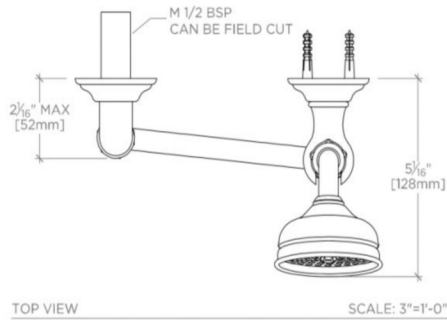

WATERWORKS

JULIA

JU13HS

Julia Handshower On Hook with Black Porcelain Handle

ADAPTER(S) PACKAGED SEPARATELY		
ADAPTER	DESCRIPTION	QTY
UNUK04	1/2" NPT Male x 1/2" Male Nipple 50mm Long BSP	1