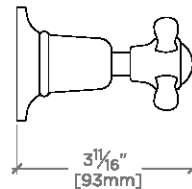

### TECHNICAL DETAILS

ADA Compliance: Yes  
 Depth/Width: 89 mm  
 Escutcheon Primary Material: Brass  
 Height: 64 mm  
 Index Color Finish And Material: Metal  
 Index Marking: Blank  
 Integrated Diverter: N  
 Length: 64 mm  
 Number Of Handles: One  
 Primary Material: Brass  
 Suggested Application: Bath

## Easton

EAVC21

Easton Classic Volume Control Valve Trim with White Porcelain Indice and Metal Cross Handle

TOP VIEW SCALE: 3"=1'-0"

FRONT VIEW SCALE: 3"=1'-0"

SIDE VIEW SCALE: 3"=1'-0"