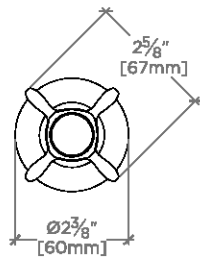

### TECHNICAL DETAILS

ADA Compliance: Yes  
 Depth/Width: 89 mm  
 Escutcheon Primary Material: Brass  
 Height: 64 mm  
 Index Color Finish And Material: Metal  
 Index Marking: Blank  
 Integrated Diverter: N  
 Length: 64 mm  
 Number Of Handles: One  
 Primary Material: Brass  
 Suggested Application: Bath

## Easton

EAVC21

Easton Classic Volume Control Valve Trim with White Porcelain Indice and Metal Cross Handle

TOP VIEW SCALE: 3"=1'-0"

FRONT VIEW SCALE: 3"=1'-0"

SIDE VIEW SCALE: 3"=1'-0"