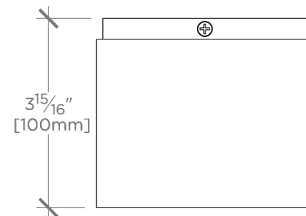

FINOT

NO05LT

Finot Cube Wall / Ceiling Flush Mount

SHOWN IN FINOT CUBE WALL / CEILING FLUSH MOUNT | NO05LT

TECHNICAL DETAILS

Ambient Task: Ambient
Depth/Width: 4 1/2"
Escutcheon Primary Material: Brass
Height: 4 1/2"
Installation Type: Wall or ceiling mounted
Interior Exterior Application: Interior Only
Length: 3 7/8"
Light Direction: Down or out from the light fixture depending on the orientation when mounted.
Orientation: Any
Primary Material: Brass
Safety Warnings: Do not exceed max wattage.
Shade Finish: White
Shade Material: Glass
Shade Shape: Round
Voltage: 240
Wet/Dry: Damp or Dry

CERTIFICATIONS

PRODUCT (NOTES)

Finot Cube Wall / Ceiling Flush Mount

CEILING VIEW SCALE: 3"=1'-0"

MOUNTING PLATE SCALE: 3"=1'-0"

FRONT VIEW SCALE: 3"=1'-0"

SIDE VIEW SCALE: 3"=1'-0"