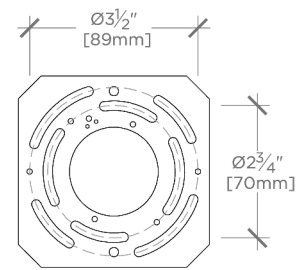

FINOT

NO05LT

Finot Cube Wall / Ceiling Flush Mount

SHOWN IN FINOT CUBE WALL / CEILING FLUSH MOUNT | NO05LT

TECHNICAL DETAILS

Ambient Task: Ambient
Depth/Width: 4 1/2"
Escutcheon Primary Material: Brass
Height: 4 1/2"
Installation Type: Wall or ceiling mounted
Interior Exterior Application: Interior Only
Length: 3 7/8"
Light Direction: Down or out from the light fixture depending on the orientation when mounted.
Orientation: Any
Primary Material: Brass
Safety Warnings: Do not exceed max wattage.
Shade Finish: White
Shade Material: Glass
Shade Shape: Round
Voltage: 240
Wet/Dry: Damp or Dry

CERTIFICATIONS

PRODUCT (NOTES)

Finot Cube Wall / Ceiling Flush Mount

CEILING VIEW SCALE: 3"=1'-0"

MOUNTING PLATE SCALE: 3"=1'-0"

FRONT VIEW SCALE: 3"=1'-0"

SIDE VIEW SCALE: 3"=1'-0"