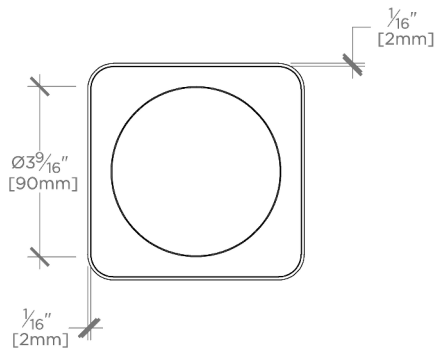

FINOT

NO05LT

Finot Cube Wall / Ceiling Flush Mount

SHOWN IN FINOT CUBE WALL / CEILING FLUSH MOUNT | NO05LT

TECHNICAL DETAILS

Ambient Task: Ambient
Depth/Width: 4 1/2"
Escutcheon Primary Material: Brass
Height: 4 1/2"
Installation Type: Wall or ceiling mounted
Interior Exterior Application: Interior Only
Length: 3 7/8"
Light Direction: Down or out from the light fixture depending on the orientation when mounted.
Orientation: Any
Primary Material: Brass
Safety Warnings: Do not exceed max wattage.
Shade Finish: White
Shade Material: Glass
Shade Shape: Round
Voltage: 240
Wet/Dry: Damp or Dry

CERTIFICATIONS

PRODUCT (NOTES)

Finot Cube Wall / Ceiling Flush Mount

CEILING VIEW SCALE: 3"=1'-0"

MOUNTING PLATE SCALE: 3"=1'-0"

FRONT VIEW SCALE: 3"=1'-0"

SIDE VIEW SCALE: 3"=1'-0"