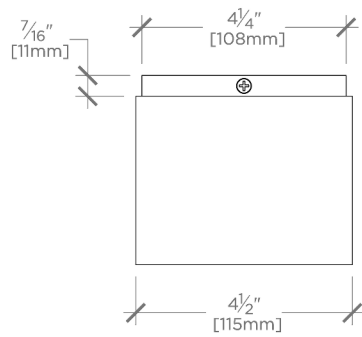

FINOT

NO05LT

Finot Cube Wall / Ceiling Flush Mount

SHOWN IN FINOT CUBE WALL / CEILING FLUSH MOUNT | NO05LT

TECHNICAL DETAILS

Ambient Task: Ambient
Depth/Width: 4 1/2"
Escutcheon Primary Material: Brass
Height: 4 1/2"
Installation Type: Wall or ceiling mounted
Interior Exterior Application: Interior Only
Length: 3 7/8"
Light Direction: Down or out from the light fixture depending on the orientation when mounted.
Orientation: Any
Primary Material: Brass
Safety Warnings: Do not exceed max wattage.
Shade Finish: White
Shade Material: Glass
Shade Shape: Round
Voltage: 240
Wet/Dry: Damp or Dry

CERTIFICATIONS

PRODUCT (NOTES)

Finot Cube Wall / Ceiling Flush Mount

CEILING VIEW SCALE: 3"=1'-0"

MOUNTING PLATE SCALE: 3"=1'-0"

FRONT VIEW SCALE: 3"=1'-0"

SIDE VIEW SCALE: 3"=1'-0"