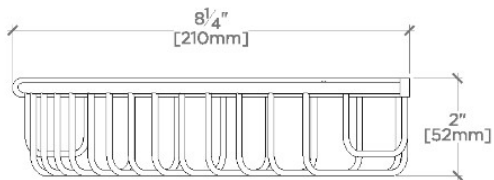

#### TECHNICAL DETAILS

Depth/Width: 8 1/4"  
Escutcheon Primary Material: Brass  
Height: 2"  
Installation Type: Wall Mounted  
Length: 8 1/4"  
Primary Material: Brass  
Suggested Application: Bath

#### PRODUCT (NOTES)

Essentials 8" Wall Mounted Corner Shower Basket

TOP VIEW

SCALE: 3"=1'-0"

TOP VIEW

SCALE: 3"=1'-0"

TOP VIEW

SCALE: 3"=1'-0"