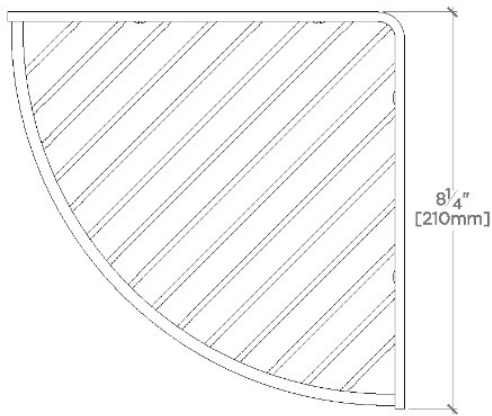

Essentials 8" Wall Mounted Corner Shower Basket

TOP VIEW

SCALE: 3"=1'-0"