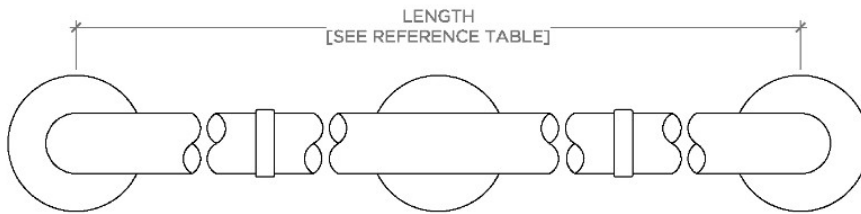

Essentials

EGB260

Essentials Modern 60" Grab Bar

SHOWN IN ESSENTIALS MODERN 60" GRAB BAR | EGB260

TECHNICAL DETAILS

INSPIRATION

Choose with confidence: Well-crafted designs that work with any product in our overall assortment and elevate any setting. Explore a wide range of authentic elements, from freestanding, deck and wall-mounted accessories to furnishings.

CERTIFICATIONS

PRODUCT (NOTES)

Essentials Modern 60" Grab Bar

STYLE NO.	DESCRIPTION	LENGTH
EGB230	Essentials Modern 30" Grab Bar	30" [762mm]
EGB236	Essentials Modern 36" Grab Bar	36" [914mm]
EGB242	Essentials Modern 42" Grab Bar	42" [1067mm]
EGB248	Essentials Modern 48" Grab Bar	48" [1219mm]
EGB260	Essentials Modern 60" Grab Bar	60" [1524mm]

TOP VIEW

SCALE: 3"=1'-0"

FRONT VIEW

SCALE: 3"=1'-0"

SIDE VIEW

SCALE: 3"=1'-0"