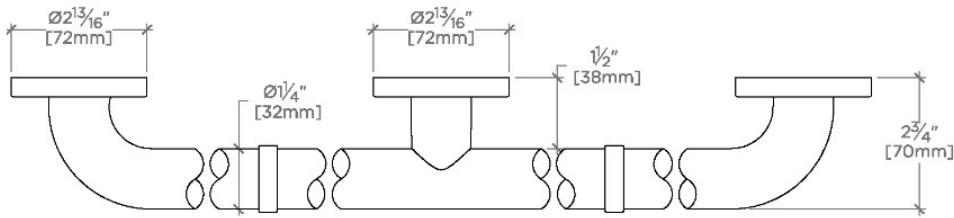

Essentials

EGB260

Essentials Modern 60" Grab Bar

SHOWN IN ESSENTIALS MODERN 60" GRAB BAR | EGB260

TECHNICAL DETAILS

INSPIRATION

Choose with confidence: Well-crafted designs that work with any product in our overall assortment and elevate any setting. Explore a wide range of authentic elements, from freestanding, deck and wall-mounted accessories to furnishings.

CODES & STANDARDS

Meets ASTM F446

PRODUCT FEATURES

Solid Brass

ADA Compliant

Can withstand 250lbs hold force

Modern Style

Center mounting post and escutcheon

CERTIFICATIONS

PRODUCT (NOTES)

Essentials Modern 60" Grab Bar

STYLE NO.	DESCRIPTION	LENGTH
EGB230	Essentials Modern 30" Grab Bar	30" [762mm]
EGB236	Essentials Modern 36" Grab Bar	36" [914mm]
EGB242	Essentials Modern 42" Grab Bar	42" [1067mm]
EGB248	Essentials Modern 48" Grab Bar	48" [1219mm]
EGB260	Essentials Modern 60" Grab Bar	60" [1524mm]

TOP VIEW

SCALE: 3"=1'-0"

FRONT VIEW

SCALE: 3"=1'-0"

SIDE VIEW

SCALE: 3"=1'-0"