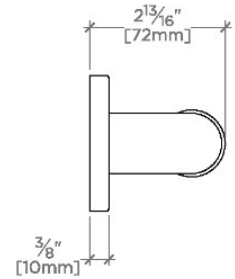

CERTIFICATIONS

PRODUCT (NOTES)

Essentials Modern 60" Grab Bar

STYLE NO.	DESCRIPTION	LENGTH
EGB230	Essentials Modern 30" Grab Bar	30" [762mm]
EGB236	Essentials Modern 36" Grab Bar	36" [914mm]
EGB242	Essentials Modern 42" Grab Bar	42" [1067mm]
EGB248	Essentials Modern 48" Grab Bar	48" [1219mm]
EGB260	Essentials Modern 60" Grab Bar	60" [1524mm]

TOP VIEW

SCALE: 3"=1'-0"

FRONT VIEW

SCALE: 3"=1'-0"

SIDE VIEW

SCALE: 3"=1'-0"