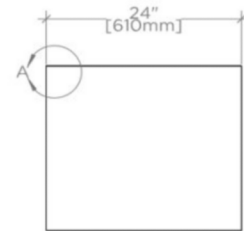

ALTA

Alta Double Floating Vanity 66" x 24" x 21"

999496

TECHNICAL DETAILS

ADA Compliance: No
Adjustable Levelers / Feet: N
Bowl Shape: Oval
Drain Hole Depth: 36 mm
Drain Hole Diameter: 43 mm
Fittings Hole Depth: 32 mm
Fittings Hole Diameter: 35 mm
Depth / Width: 533 mm
Height: 870 mm
Length: 610 mm
Number of Holes: Two Hole
Outer Rim Shape: Oval
Overflow Opening: Yes
Primary Material: Wood
Rough-in Supply Height Recommended: 533 mm
Rough-in Waste Height Recommended: 483 mm
Sink Visibility: N
Storage Type: Cabinet
Suggested Application: Bath

WATERWORKS

ALTA

999496

Alta Double Floating Vanity 66" x 24" x 21"

TOP VIEW

SCALE: 1/2"=1'-0"

DETAIL A

NOT TO SCALE

FRONT VIEW

SCALE: 1/2"=1'-0"

SIDE VIEW

SCALE: 1/2"=1'-0"