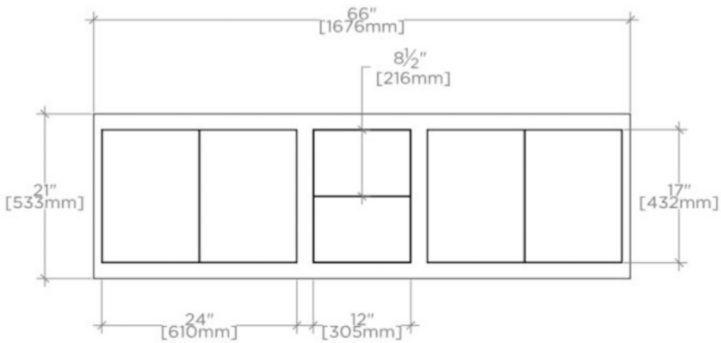

ALTA

Alta Double Floating Vanity 66" x 24" x 21"

999496

TECHNICAL DETAILS

ADA Compliance: No
Adjustable Levelers / Feet: N
Bowl Shape: Oval
Drain Hole Depth: 36 mm
Drain Hole Diameter: 43 mm
Fittings Hole Depth: 32 mm
Fittings Hole Diameter: 35 mm
Depth / Width: 533 mm
Height: 870 mm
Length: 610 mm
Number of Holes: Two Hole
Outer Rim Shape: Oval
Overflow Opening: Yes
Primary Material: Wood
Rough-in Supply Height Recommended: 533 mm
Rough-in Waste Height Recommended: 483 mm
Sink Visibility: N
Storage Type: Cabinet
Suggested Application: Bath

WATERWORKS

ALTA

999496

Alta Double Floating Vanity 66" x 24" x 21"

TOP VIEW

SCALE: 1/2"=1'-0"

DETAIL A

NOT TO SCALE

FRONT VIEW

SCALE: 1/2"=1'-0"

SIDE VIEW

SCALE: 1/2"=1'-0"