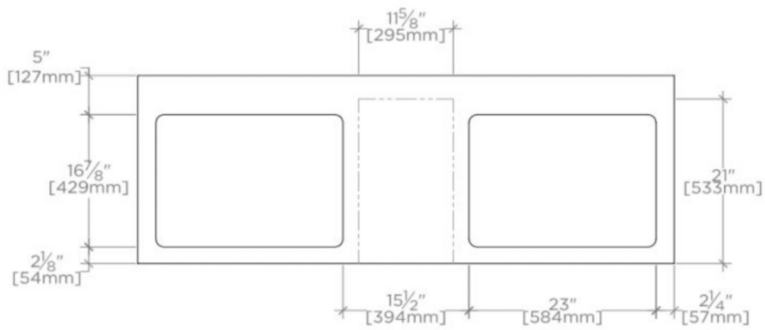

ALTA

Alta Double Floating Vanity 66" x 24" x 21"

999496

TECHNICAL DETAILS

ADA Compliance: No
Adjustable Levelers / Feet: N
Bowl Shape: Oval
Drain Hole Depth: 36 mm
Drain Hole Diameter: 43 mm
Fittings Hole Depth: 32 mm
Fittings Hole Diameter: 35 mm
Depth / Width: 533 mm
Height: 870 mm
Length: 610 mm
Number of Holes: Two Hole
Outer Rim Shape: Oval
Overflow Opening: Yes
Primary Material: Wood
Rough-in Supply Height Recommended: 533 mm
Rough-in Waste Height Recommended: 483 mm
Sink Visibility: N
Storage Type: Cabinet
Suggested Application: Bath

WATERWORKS

ALTA

999496

Alta Double Floating Vanity 66" x 24" x 21"

TOP VIEW

SCALE: 1/2"=1'-0"

DETAIL A

NOT TO SCALE

FRONT VIEW

SCALE: 1/2"=1'-0"

SIDE VIEW

SCALE: 1/2"=1'-0"