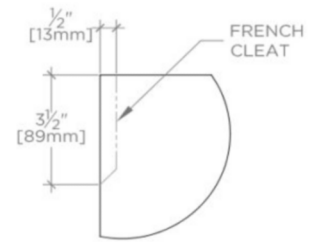

ALTA

Alta Double Floating Vanity 66" x 24" x 21"

999496

TECHNICAL DETAILS

ADA Compliance: No
Adjustable Levelers / Feet: N
Bowl Shape: Oval
Drain Hole Depth: 36 mm
Drain Hole Diameter: 43 mm
Fittings Hole Depth: 32 mm
Fittings Hole Diameter: 35 mm
Depth / Width: 533 mm
Height: 870 mm
Length: 610 mm
Number of Holes: Two Hole
Outer Rim Shape: Oval
Overflow Opening: Yes
Primary Material: Wood
Rough-in Supply Height Recommended: 533 mm
Rough-in Waste Height Recommended: 483 mm
Sink Visibility: N
Storage Type: Cabinet
Suggested Application: Bath

WATERWORKS

ALTA

999496

Alta Double Floating Vanity 66" x 24" x 21"

TOP VIEW

SCALE: 1/2"=1'-0"

DETAIL A

NOT TO SCALE

FRONT VIEW

SCALE: 1/2"=1'-0"

SIDE VIEW

SCALE: 1/2"=1'-0"