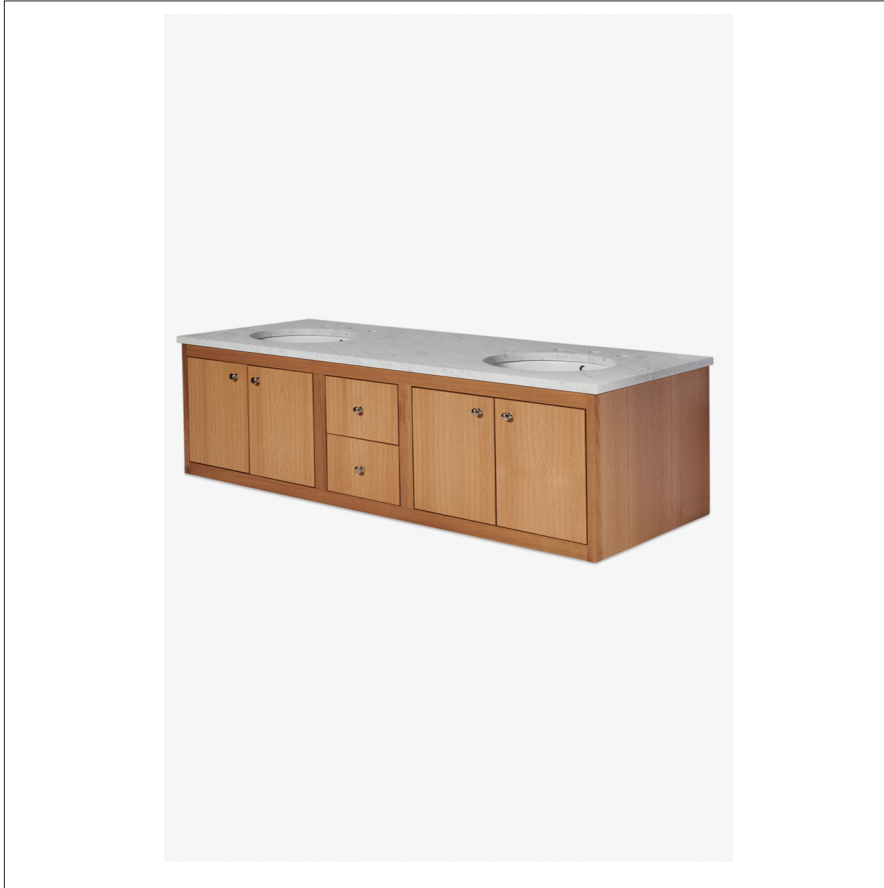

ALTA

Alta Double Floating Vanity 66" x 24" x 21"

999496

TECHNICAL DETAILS

ADA Compliance: No
Adjustable Levelers / Feet: N
Bowl Shape: Oval
Drain Hole Depth: 36 mm
Drain Hole Diameter: 43 mm
Fittings Hole Depth: 32 mm
Fittings Hole Diameter: 35 mm
Depth / Width: 533 mm
Height: 870 mm
Length: 610 mm
Number of Holes: Two Hole
Outer Rim Shape: Oval
Overflow Opening: Yes
Primary Material: Wood
Rough-in Supply Height Recommended: 533 mm
Rough-in Waste Height Recommended: 483 mm
Sink Visibility: N
Storage Type: Cabinet
Suggested Application: Bath

INSPIRATION

Modern & minimalist. Alta incorporates mid-century elements with notable architectural & industrial influences.

PRODUCT FEATURES

Floating Vanity with two drawers
Stocked in Clear Oak Finish
Hardware Sold Separately
Top and Sinks Sold Separately

WATERWORKS

ALTA

999496

Alta Double Floating Vanity 66" x 24" x 21"

TOP VIEW

SCALE: 1/2"=1'-0"

DETAIL A

NOT TO SCALE

FRONT VIEW

SCALE: 1/2"=1'-0"

SIDE VIEW

SCALE: 1/2"=1'-0"