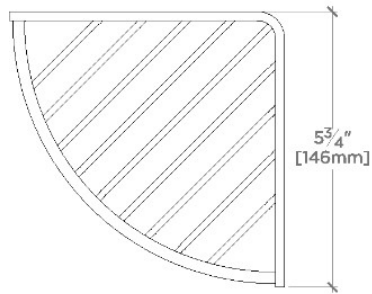

Essentials 6" Wall Mounted Corner Shower Basket

SHOWN IN ESSENTIALS 6" WALL MOUNTED CORNER SHOWER BASKET | ESB006

TECHNICAL DETAILS

Depth/Width: 5 3/4"
Escutcheon Primary Material: Brass
Height: 1 13/16"
Installation Type: Wall Mounted
Length: 5 3/4"
Primary Material: Brass
Suggested Application: Bath

CODES & STANDARDS

PRODUCT FEATURES

Enhance the look and functionality of your shower with a beautifully proportioned Essentials wall-mounted soap basket.

Clean and timeless in design, this beautiful brass shower basket comes in three sizes to accommodate all your bathing necessities.

TOP VIEW SCALE: 3"=1'-0"

FRONT VIEW SCALE: 3"=1'-0"

SIDE VIEW SCALE: 3"=1'-0"