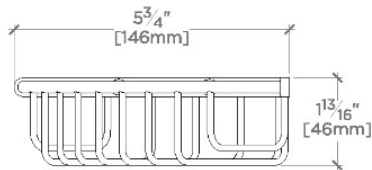

Essentials 6" Wall Mounted Corner Shower Basket

SHOWN IN ESSENTIALS 6" WALL MOUNTED CORNER SHOWER BASKET | ESB006

TECHNICAL DETAILS

Depth/Width: 5 3/4"
Escutcheon Primary Material: Brass
Height: 1 13/16"
Installation Type: Wall Mounted
Length: 5 3/4"
Primary Material: Brass
Suggested Application: Bath

Create an elegant ensemble by combining this attractive shower accessory with other complementary bathroom accessories from the Essentials collection.

CERTIFICATIONS

PRODUCT (NOTES)

Essentials 6" Wall Mounted Corner Shower Basket

TOP VIEW SCALE: 3"=1'-0"

FRONT VIEW SCALE: 3"=1'-0"

SIDE VIEW SCALE: 3"=1'-0"