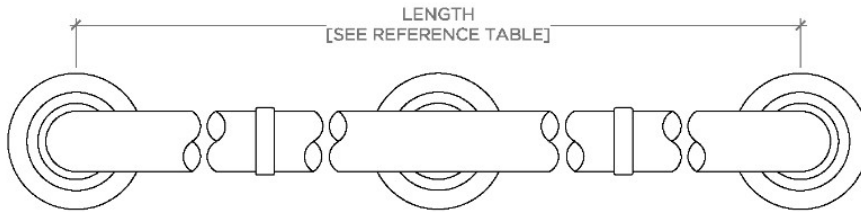

## EGB336

Essentials Transitional 36" Grab Bar

| STYLE NO. | DESCRIPTION                          | LENGTH          |
|-----------|--------------------------------------|-----------------|
| EGB330    | Essentials Transitional 30" Grab Bar | 30"<br>[762mm]  |
| EGB336    | Essentials Transitional 36" Grab Bar | 36"<br>[914mm]  |
| EGB342    | Essentials Transitional 42" Grab Bar | 42"<br>[1067mm] |
| EGB348    | Essentials Transitional 48" Grab Bar | 48"<br>[1219mm] |
| EGB360    | Essentials Transitional 60" Grab Bar | 60"<br>[1524mm] |

TOP VIEW

SCALE: 3"=1'-0"

FRONT VIEW

SCALE: 3"=1'-0"

SIDE VIEW

SCALE: 3"=1'-0"