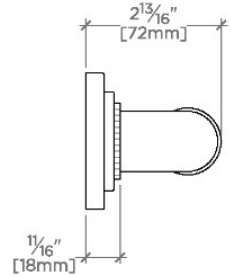

## EGB336

Essentials Transitional 36" Grab Bar

| STYLE NO. | DESCRIPTION                          | LENGTH          |
|-----------|--------------------------------------|-----------------|
| EGB330    | Essentials Transitional 30" Grab Bar | 30"<br>[762mm]  |
| EGB336    | Essentials Transitional 36" Grab Bar | 36"<br>[914mm]  |
| EGB342    | Essentials Transitional 42" Grab Bar | 42"<br>[1067mm] |
| EGB348    | Essentials Transitional 48" Grab Bar | 48"<br>[1219mm] |
| EGB360    | Essentials Transitional 60" Grab Bar | 60"<br>[1524mm] |

TOP VIEW

SCALE: 3"=1'-0"

FRONT VIEW

SCALE: 3"=1'-0"

SIDE VIEW

SCALE: 3"=1'-0"