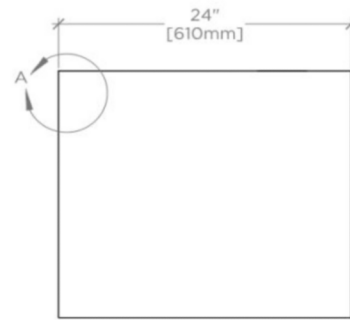

ALTA

999495

Alta Single Floating Vanity 36" x 24" x 21"

FILEDESCRIPTION

TECHNICAL DETAILS

ADA Compliance: No
Adjustable Levelers / Feet: N
Bowl Shape: Oval
Drain Hole Depth: 1.41"
Drain Hole Diameter: 1.71"
Fittings Hole Depth: 1 1/4"
Fittings Hole Diameter: 1 3/8"
Depth / Width: 21"
Height: 34 1/4"
Length: 24"
Number of Holes: Two Hole
Outer Rim Shape: Oval
Overflow Opening: Yes
Primary Material: Wood
Rough-in Supply Height Recommended: 21"
Rough-in Waste Height Recommended: 19"
Sink Visibility: N
Storage Type: Cabinet
Suggested Application: Bath

Top and Sink Sold Separately

ALTA

999495

Alta Single Floating Vanity 36" x 24" x 21"

TOP VIEW

SCALE: 3/4"=1'-0"

DETAIL A

NOT TO SCALE

FRONT VIEW

SCALE: 3/4"=1'-0"

SIDE VIEW

SCALE: 3/4"=1'-0"