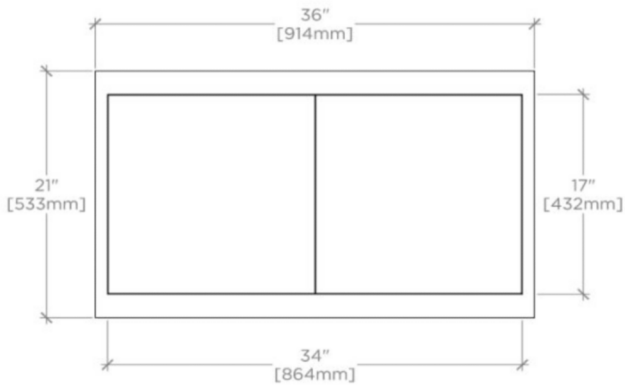

ALTA

999495

Alta Single Floating Vanity 36" x 24" x 21"

FILEDESCRIPTION

TECHNICAL DETAILS

ADA Compliance: No
Adjustable Levelers / Feet: N
Bowl Shape: Oval
Drain Hole Depth: 1.41"
Drain Hole Diameter: 1.71"
Fittings Hole Depth: 1 1/4"
Fittings Hole Diameter: 1 3/8"
Depth / Width: 21"
Height: 34 1/4"
Length: 24"
Number of Holes: Two Hole
Outer Rim Shape: Oval
Overflow Opening: Yes
Primary Material: Wood
Rough-in Supply Height Recommended: 21"
Rough-in Waste Height Recommended: 19"
Sink Visibility: N
Storage Type: Cabinet
Suggested Application: Bath

Top and Sink Sold Separately

ALTA

999495

Alta Single Floating Vanity 36" x 24" x 21"

TOP VIEW

SCALE: 3/4"=1'-0"

DETAIL A

NOT TO SCALE

FRONT VIEW

SCALE: 3/4"=1'-0"

SIDE VIEW

SCALE: 3/4"=1'-0"