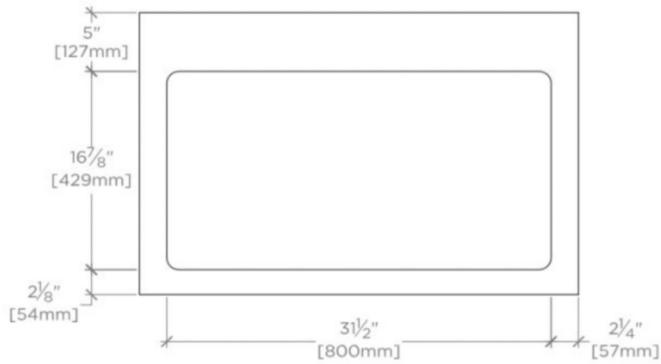

ALTA

999495

Alta Single Floating Vanity 36" x 24" x 21"

FILEDESCRIPTION

TECHNICAL DETAILS

ADA Compliance: No
Adjustable Levelers / Feet: N
Bowl Shape: Oval
Drain Hole Depth: 1.41"
Drain Hole Diameter: 1.71"
Fittings Hole Depth: 1 1/4"
Fittings Hole Diameter: 1 3/8"
Depth / Width: 21"
Height: 34 1/4"
Length: 24"
Number of Holes: Two Hole
Outer Rim Shape: Oval
Overflow Opening: Yes
Primary Material: Wood
Rough-in Supply Height Recommended: 21"
Rough-in Waste Height Recommended: 19"
Sink Visibility: N
Storage Type: Cabinet
Suggested Application: Bath

Top and Sink Sold Separately

ALTA

999495

Alta Single Floating Vanity 36" x 24" x 21"

TOP VIEW

SCALE: 3/4"=1'-0"

DETAIL A

NOT TO SCALE

FRONT VIEW

SCALE: 3/4"=1'-0"

SIDE VIEW

SCALE: 3/4"=1'-0"