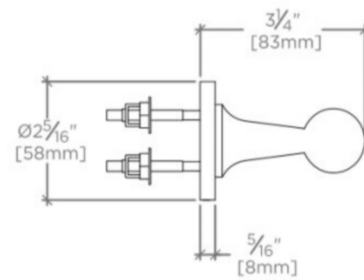

DASH

Dash 24" Single Metal Towel Bar

DSTB24

SHOWN IN DASH 24" SINGLE METAL TOWEL BAR| DSTB24

TECHNICAL DETAILS

Diameter of Legs / Tubes: 21 mm
Escutcheon Primary Material: Brass
Installation Notes: $\frac{1}{2}$ " [20mm] Bar May Be Field Cut. Do NOT Cut The End With The Notch.
Depth / Width: 83 mm
Height: 59 mm
Installation Type: Wall Mounted
Length: 610 mm
Pivot: N
Primary Material: Brass
Suggested Application: Bath

Stocked in Nickel, Chrome, Unlacquered Brass, and Matte Nickel finishes

DASH

DSTB24

Dash 24" Single Metal Towel Bar

TOP VIEW

SCALE: 3"=1'-0"

FRONT VIEW

SCALE: 3"=1'-0"

SIDE VIEW

SCALE: 3"=1'-0"