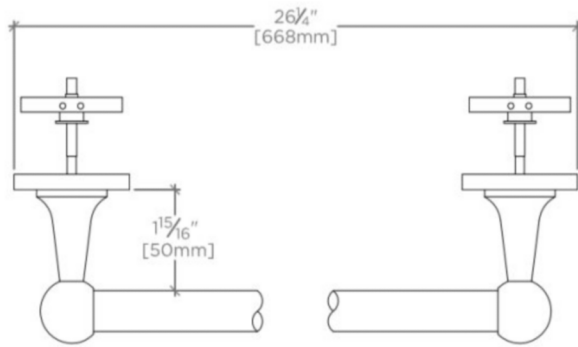

DASH

Dash 24" Single Metal Towel Bar

DSTB24

SHOWN IN DASH 24" SINGLE METAL TOWEL BAR| DSTB24

TECHNICAL DETAILS

Diameter of Legs / Tubes: 21 mm
Escutcheon Primary Material: Brass
Installation Notes: $\frac{1}{2}$ " [20mm] Bar May Be Field Cut. Do NOT Cut The End With The Notch.
Depth / Width: 83 mm
Height: 59 mm
Installation Type: Wall Mounted
Length: 610 mm
Pivot: N
Primary Material: Brass
Suggested Application: Bath

Stocked in Nickel, Chrome, Unlacquered Brass, and Matte Nickel finishes

DASH

DSTB24

Dash 24" Single Metal Towel Bar

TOP VIEW

SCALE: 3"=1'-0"

FRONT VIEW

SCALE: 3"=1'-0"

SIDE VIEW

SCALE: 3"=1'-0"