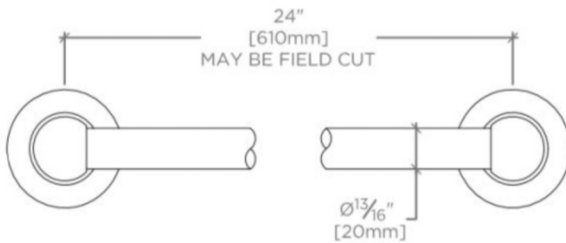

DASH

Dash 24" Single Metal Towel Bar

DSTB24

SHOWN IN DASH 24" SINGLE METAL TOWEL BAR| DSTB24

TECHNICAL DETAILS

Diameter of Legs / Tubes: 21 mm
Escutcheon Primary Material: Brass
Installation Notes: $\frac{1}{2}$ " [20mm] Bar May Be Field Cut. Do NOT Cut The End With The Notch.
Depth / Width: 83 mm
Height: 59 mm
Installation Type: Wall Mounted
Length: 610 mm
Pivot: N
Primary Material: Brass
Suggested Application: Bath

INSPIRATION

A blend of art and function, Dash pays homage to design elements of the 1930s with pared-down shapes, softened curves and minimal details.

PRODUCT FEATURES

Wall Mounted

Designed to be field cut

Stocked in Nickel, Chrome, Unlacquered Brass, and Matte Nickel finishes

DASH

DSTB24

Dash 24" Single Metal Towel Bar

TOP VIEW

SCALE: 3"=1'-0"

FRONT VIEW

SCALE: 3"=1'-0"

SIDE VIEW

SCALE: 3"=1'-0"