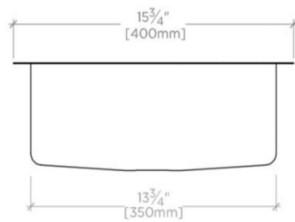

### PRODUCT (NOTES)

Dimensions of sinks are nominal and are subject to slight variations.

## NORMANDY

NOSK23

Normandy 15 3/4" x 11 13/16" x 5 7/16" Hammered Copper Oval Bar Sink with Center Drain

TOP VIEW SCALE: 1/2"=1'-0"

ISO VIEW SCALE: 1/2"=1'-0"

FRONT VIEW SCALE: 1/2"=1'-0"

SIDE VIEW SCALE: 1/2"=1'-0"