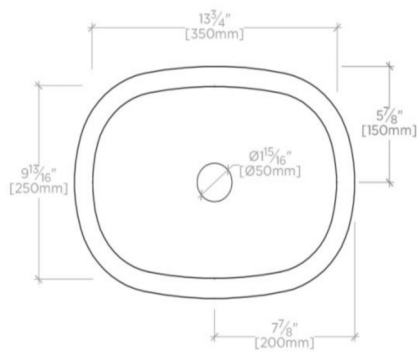

## NOSK23

Normandy 15 3/4" x 11 13/16" x 5 7/16" Hammered Copper Oval Bar Sink with Center Drain

SHOWN IN NORMANDY 15 3/4" X 11 13/16" X 5 7/16" HAMMERED COPPER OVAL BAR SINK WITH CENTER DRAIN | NOSK23

### TECHNICAL DETAILS

ADA Compliance: When installed per ADA guidelines  
Bottom Angle / Pitch: 8.5 degree\_angle  
Bowl Shape: Oval  
Drain Hole Depth: 1/8"  
Drain Hole Diameter: 2"  
Garbage Disposal: N  
Depth / Width: 11 13/16"  
Height: 5 7/16"  
Installation Type: Drop In or Undermount  
Length: 15 3/4"  
Number of Holes: One Hole  
Outer Rim Shape: Oval  
Primary Material: Hammered Copper  
Sound Proofing: N  
Suggested Application: Bar, Kitchen, Laundry

### PRODUCT (NOTES)

Dimensions of sinks are nominal and are subject to slight variations.

## NORMANDY

NOSK23

Normandy 15 3/4" x 11 13/16" x 5 7/16" Hammered Copper Oval Bar Sink with Center Drain

TOP VIEW SCALE: 1/2"=1'-0"

ISO VIEW SCALE: 1/2"=1'-0"

FRONT VIEW SCALE: 1/2"=1'-0"

SIDE VIEW SCALE: 1/2"=1'-0"