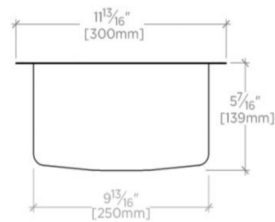

### PRODUCT (NOTES)

Dimensions of sinks are nominal and are subject to slight variations.

## NORMANDY

NOSK23

Normandy 15 3/4" x 11 13/16" x 5 7/16" Hammered Copper Oval Bar Sink with Center Drain

TOP VIEW SCALE: 1/2"=1'-0"

ISO VIEW SCALE: 1/2"=1'-0"

FRONT VIEW SCALE: 1/2"=1'-0"

SIDE VIEW SCALE: 1/2"=1'-0"