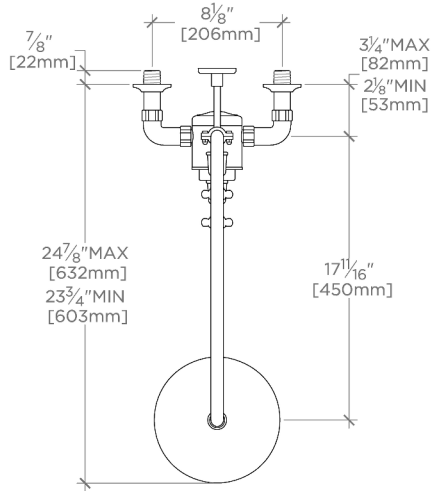

## EASTON

EAXS42

Easton Classic Two Cross Handle Exposed Thermostatic System with 8" Shower Rose

SHOWN IN EASTON CLASSIC TWO CROSS HANDLE EXPOSED THERMOSTATIC SYSTEM WITH 8" SHOWER ROSE | EAXS42

### TECHNICAL DETAILS

Adjustable Versus Fixed Spray: Fixed Spray  
 Assembly Configuration: Partially Assembled  
 Diameter Of Head: 8"  
 Escutcheon Primary Material: Brass  
 Fittings Hole Diameter: 1 1/4"  
 Handshower Spray Hose Length: 59"  
 Index Color Finish And Material: White Porcelain  
 Index Marking: Blank  
 Inlet Connection Size: 3/4"  
 Inlet Connection Type: Male NPT  
 Inlet Supply Spread Maximum: 8 1/8"  
 Inlet Supply Spread Minimum: 8 1/8"  
 Installation Type: Wall Mounted  
 Integrated Diverter: N  
 Number Of Handles: Two  
 Primary Material: Brass  
 Restricted Maximum Flow Rate: 2.5 gpm  
 Suggested Application: Bath  
 Valve Material: Brass  
 Water Pressure Maximum: 85.0 psi  
 Water Pressure Minimum: 20.0 psi  
 Water Pressure Recommended: 45.0 psi

### CERTIFICATIONS

Valve Included  
**PRODUCT (NOTES)**

Easton Classic Two Cross Handle Exposed Thermostatic System with 8" Shower Rose

TOP VIEW

SCALE: 1"=1'-0"

FRONT VIEW

SCALE: 1"=1'-0"

SIDE VIEW

SCALE: 1"=1'-0"