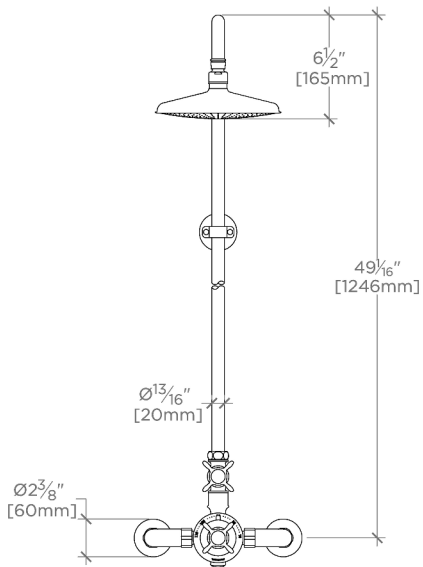

### TECHNICAL DETAILS

Adjustable Versus Fixed Spray: Fixed Spray  
 Assembly Configuration: Partially Assembled  
 Diameter Of Head: 8"  
 Escutcheon Primary Material: Brass  
 Fittings Hole Diameter: 1 1/4"  
 Handshower Spray Hose Length: 59"  
 Index Color Finish And Material: White Porcelain  
 Index Marking: Blank  
 Inlet Connection Size: 3/4"  
 Inlet Connection Type: Male NPT  
 Inlet Supply Spread Maximum: 8 1/8"  
 Inlet Supply Spread Minimum: 8 1/8"  
 Installation Type: Wall Mounted  
 Integrated Diverter: N  
 Number Of Handles: Two  
 Primary Material: Brass  
 Restricted Maximum Flow Rate: 2.5 gpm  
 Suggested Application: Bath  
 Valve Material: Brass  
 Water Pressure Maximum: 85.0 psi  
 Water Pressure Minimum: 20.0 psi  
 Water Pressure Recommended: 45.0 psi

### CERTIFICATIONS

Valve Included  
**PRODUCT (NOTES)**

Easton Classic Two Cross Handle Exposed Thermostatic System with 8" Shower Rose

TOP VIEW

SCALE: 1"=1'-0"

FRONT VIEW

SCALE: 1"=1'-0"

SIDE VIEW

SCALE: 1"=1'-0"