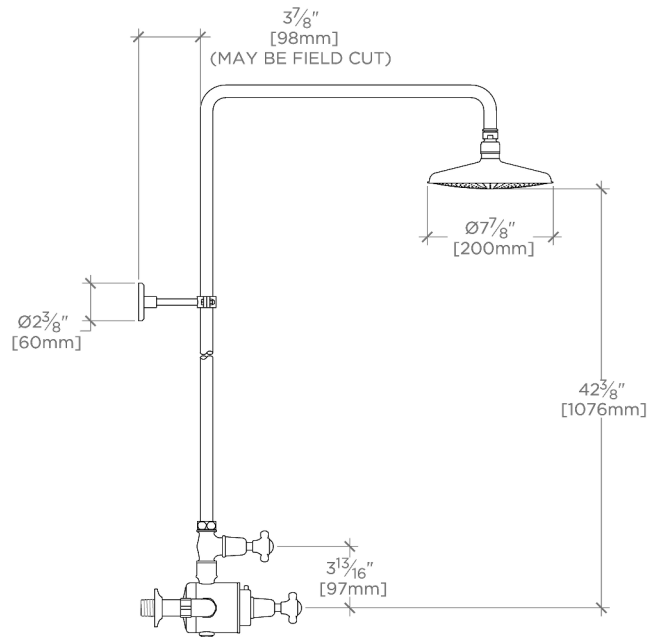

### TECHNICAL DETAILS

Adjustable Versus Fixed Spray: Fixed Spray  
 Assembly Configuration: Partially Assembled  
 Diameter Of Head: 8"  
 Escutcheon Primary Material: Brass  
 Fittings Hole Diameter: 1 1/4"  
 Handshower Spray Hose Length: 59"  
 Index Color Finish And Material: White Porcelain  
 Index Marking: Blank  
 Inlet Connection Size: 3/4"  
 Inlet Connection Type: Male NPT  
 Inlet Supply Spread Maximum: 8 1/8"  
 Inlet Supply Spread Minimum: 8 1/8"  
 Installation Type: Wall Mounted  
 Integrated Diverter: N  
 Number Of Handles: Two  
 Primary Material: Brass  
 Restricted Maximum Flow Rate: 2.5 gpm  
 Suggested Application: Bath  
 Valve Material: Brass  
 Water Pressure Maximum: 85.0 psi  
 Water Pressure Minimum: 20.0 psi  
 Water Pressure Recommended: 45.0 psi

### CERTIFICATIONS

Valve Included  
**PRODUCT (NOTES)**

Easton Classic Two Cross Handle Exposed Thermostatic System with 8" Shower Rose

TOP VIEW

SCALE: 1"=1'-0"

FRONT VIEW

SCALE: 1"=1'-0"

SIDE VIEW

SCALE: 1"=1'-0"