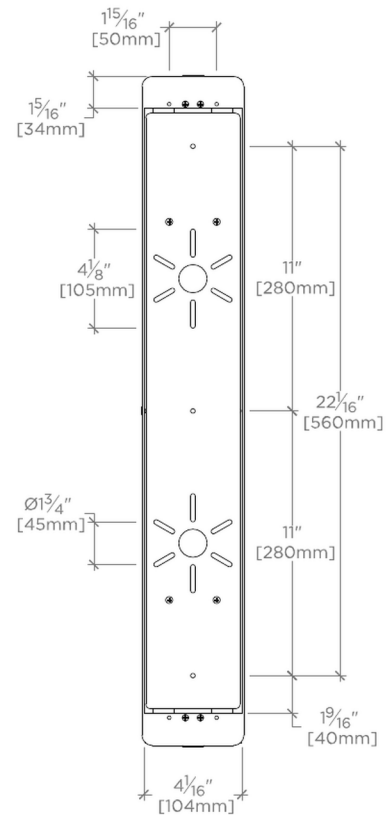

FINOT

NO02LT

Finot Wall Mounted Double Sconce with Rectangular Shades

SHOWN IN FINOT WALL MOUNTED DOUBLE SCONCE WITH RECTANGULAR SHADES | NO02LT

TECHNICAL DETAILS

Ambient Task: Ambient
Bulb Type: Dedicated LED
Depth/Width: 4 1/4"
Height: 28"
Installation Type: Wall Mounted
Interior Exterior Application: Interior Only
Length: 3 7/8"
Light Direction: Omnidirectional from wall surface
Orientation: Vertical
Primary Material: Brass
Safety Warnings: Do not exceed max wattage.
Shade Finish: White
Shade Fitter Size: 0"
Shade Material: Glass
Shade Shape: Rectangular
Voltage: 240
Wet/Dry: Damp or Dry

CODES & STANDARDS

CE

PRODUCT FEATURES

- Proprietary design
- Brass with glass shade
- Mounts vertically
- Dimmable LED fixture - 30,000 hours of life
- Integrated LED

CERTIFICATIONS

PRODUCT (NOTES)

FINOT

NO02LT

Finot Wall Mounted Double Scource with Rectangular Shades

TOP VIEW SCALE: 1/2"=1'-0"

FRONT VIEW SCALE: 1/2"=1'-0"

SIDE VIEW SCALE: 1/2"=1'-0"

MOUNTING PLATE SCALE: 1/2"=1'-0"