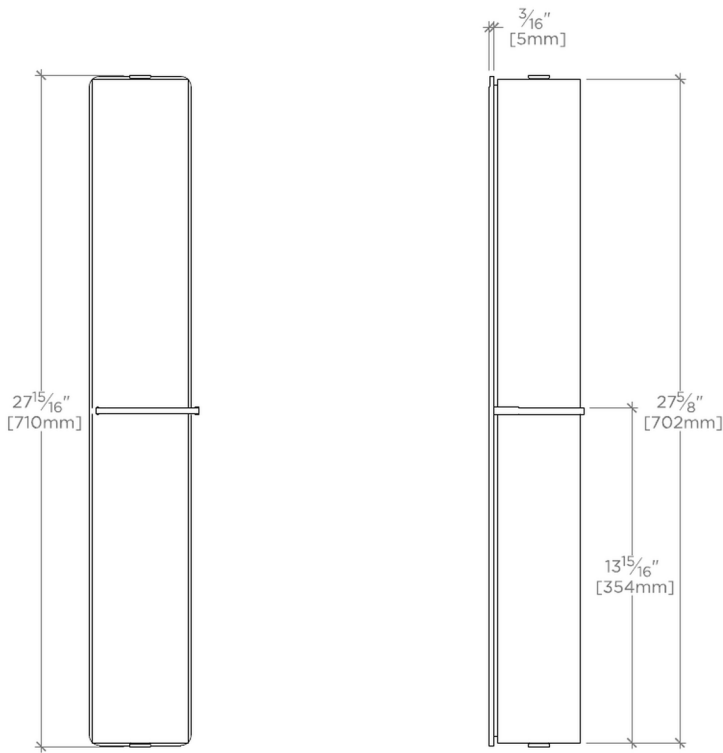

FINOT

NO02LT

Finot Wall Mounted Double Sconce with Rectangular Shades

SHOWN IN FINOT WALL MOUNTED DOUBLE SCONCE WITH RECTANGULAR SHADES | NO02LT

TECHNICAL DETAILS

Ambient Task: Ambient
Bulb Type: Dedicated LED
Depth/Width: 4 1/4"
Height: 28"
Installation Type: Wall Mounted
Interior Exterior Application: Interior Only
Length: 3 7/8"
Light Direction: Omnidirectional from wall surface
Orientation: Vertical
Primary Material: Brass
Safety Warnings: Do not exceed max wattage.
Shade Finish: White
Shade Fitter Size: 0"
Shade Material: Glass
Shade Shape: Rectangular
Voltage: 240
Wet/Dry: Damp or Dry

Finot Wall Mounted Double Scource with Rectangular Shades

TOP VIEW SCALE: 1/2"=1'-0"

FRONT VIEW SCALE: 1/2"=1'-0"

SIDE VIEW SCALE: 1/2"=1'-0"

MOUNTING PLATE SCALE: 1/2"=1'-0"