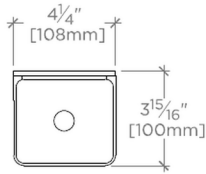

FINOT

NO02LT

Finot Wall Mounted Double Sconce with Rectangular Shades

SHOWN IN FINOT WALL MOUNTED DOUBLE SCONCE WITH RECTANGULAR SHADES | NO02LT

TECHNICAL DETAILS

Ambient Task: Ambient
Bulb Type: Dedicated LED
Depth/Width: 4 1/4"
Height: 28"
Installation Type: Wall Mounted
Interior Exterior Application: Interior Only
Length: 3 7/8"
Light Direction: Omnidirectional from wall surface
Orientation: Vertical
Primary Material: Brass
Safety Warnings: Do not exceed max wattage.
Shade Finish: White
Shade Fitter Size: 0"
Shade Material: Glass
Shade Shape: Rectangular
Voltage: 240
Wet/Dry: Damp or Dry

Finot Wall Mounted Double Scource with Rectangular Shades

TOP VIEW SCALE: 1/2"=1'-0"

FRONT VIEW SCALE: 1/2"=1'-0"

SIDE VIEW SCALE: 1/2"=1'-0"

MOUNTING PLATE SCALE: 1/2"=1'-0"