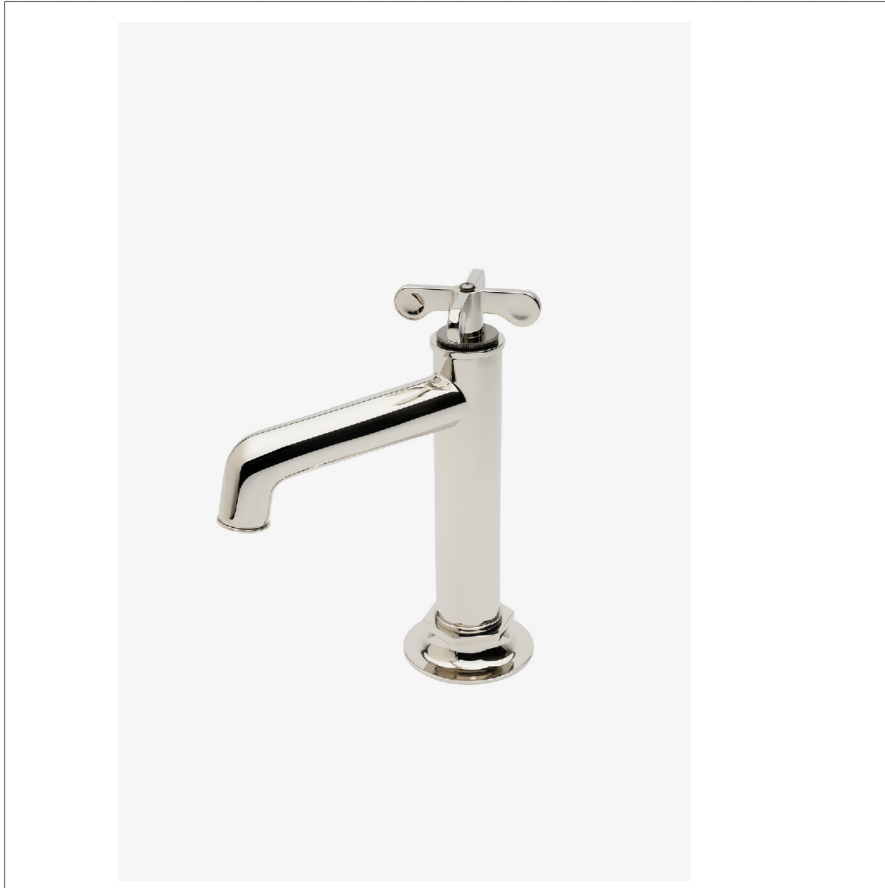

## Henry

HKM402

Henry One Hole Bar Faucet with Two-Tone Cross Handle

SHOWN IN HENRY ONE HOLE BAR FAUCET WITH TWO-TONE CROSS HANDLE | HKM402

## Henry

HKM402

Henry One Hole Bar Faucet with Two-Tone Cross Handle

TOP VIEW

SCALE: 1 1/2"=1'-0"

HANDLE OPERATION

SCALE: 1 1/2"=1'-0"

FRONT VIEW