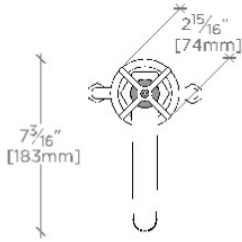

## Henry

HKM402

Henry One Hole Bar Faucet with Two-Tone Cross Handle

TOP VIEW

SCALE: 1 1/2"=1'-0"

HANDLE OPERATION

SCALE: 1 1/2"=1'-0"

FRONT VIEW

SCALE: 1 1/2"=1'-0"

SIDE VIEW

SCALE: 1 1/2"=1'-0"

NOTE:  
ADAPTER AND GASKET  
(x2) INCLUDED -  
INTERNATIONAL USE  
ONLY

NOT TO SCALE