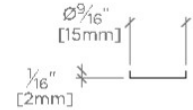

## Henry

HKM402

Henry One Hole Bar Faucet with Two-Tone Cross Handle

TOP VIEW

SCALE: 1 1/2"=1'-0"

HANDLE OPERATION

SCALE: 1 1/2"=1'-0"

FRONT VIEW

SCALE: 1 1/2"=1'-0"

SIDE VIEW

SCALE: 1 1/2"=1'-0"

NOTE:  
ADAPTER AND GASKET  
(x2) INCLUDED -  
INTERNATIONAL USE  
ONLY

NOT TO SCALE