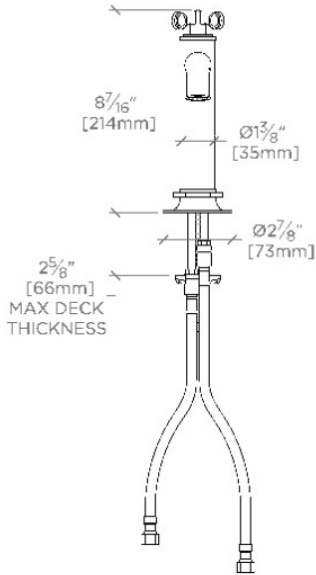

## Henry

HKM402

Henry One Hole Bar Faucet with Two-Tone Cross Handle

TOP VIEW

SCALE: 1 1/2"=1'-0"

HANDLE OPERATION

SCALE: 1 1/2"=1'-0"

FRONT VIEW

SCALE: 1 1/2"=1'-0"

SIDE VIEW

SCALE: 1 1/2"=1'-0"

NOTE:  
ADAPTER AND GASKET  
(x2) INCLUDED -  
INTERNATIONAL USE  
ONLY

NOT TO SCALE