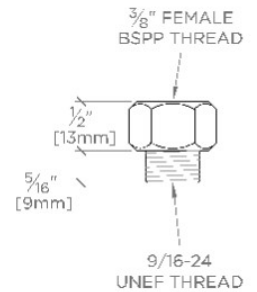

## Henry

HKM402

Henry One Hole Bar Faucet with Two-Tone Cross Handle

TOP VIEW

SCALE: 1 1/2"=1'-0"

HANDLE OPERATION

SCALE: 1 1/2"=1'-0"

FRONT VIEW

SCALE: 1 1/2"=1'-0"

SIDE VIEW

SCALE: 1 1/2"=1'-0"

NOTE:  
ADAPTER AND GASKET  
(x2) INCLUDED -  
INTERNATIONAL USE  
ONLY

NOT TO SCALE