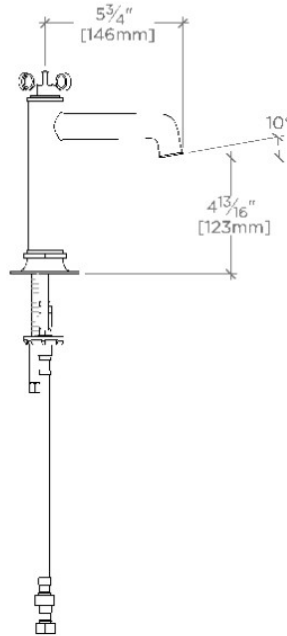

## Henry

HKM402

Henry One Hole Bar Faucet with Two-Tone Cross Handle

TOP VIEW

SCALE: 1 1/2"=1'-0"

HANDLE OPERATION

SCALE: 1 1/2"=1'-0"

FRONT VIEW

SCALE: 1 1/2"=1'-0"

SIDE VIEW

SCALE: 1 1/2"=1'-0"

NOTE:  
ADAPTER AND GASKET  
(x2) INCLUDED -  
INTERNATIONAL USE  
ONLY

NOT TO SCALE