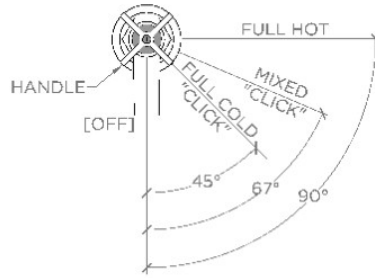

## Henry

HKM402

Henry One Hole Bar Faucet with Two-Tone Cross Handle

TOP VIEW

SCALE: 1 1/2"=1'-0"

HANDLE OPERATION

SCALE: 1 1/2"=1'-0"

FRONT VIEW

SCALE: 1 1/2"=1'-0"

SIDE VIEW

SCALE: 1 1/2"=1'-0"

NOTE:  
ADAPTER AND GASKET  
(x2) INCLUDED -  
INTERNATIONAL USE  
ONLY

NOT TO SCALE