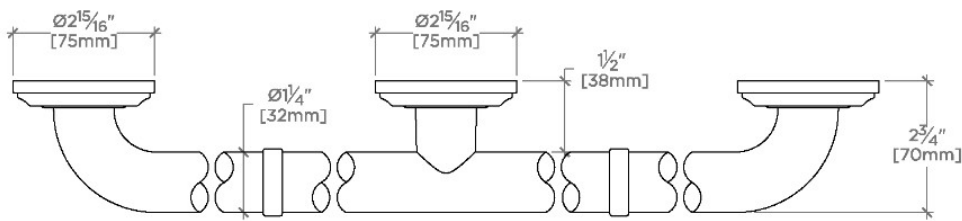

ESSENTIALS

EGB142

Essentials Classic 42" Grab Bar

SHOWN IN ESSENTIALS CLASSIC 42" GRAB BAR | EGB142

TECHNICAL DETAILS

INSPIRATION

Choose with confidence: Well-crafted designs that work with any product in our overall assortment and elevate any setting. Explore a wide range of authentic elements, from freestanding, deck and wall-mounted accessories to furnishings.

CERTIFICATIONS

PRODUCT (NOTES)

WATERWORKS

ESSENTIALS

EGB142

Essentials Classic 42" Grab Bar

STYLE NO.	DESCRIPTION	LENGTH
EGB130	Essentials Classic 30" Grab Bar	30" [762mm]
EGB136	Essentials Classic 36" Grab Bar	36" [914mm]
EGB142	Essentials Classic 42" Grab Bar	42" [1067mm]
EGB148	Essentials Classic 48" Grab Bar	48" [1219mm]
EGB160	Essentials Classic 60" Grab Bar	60" [1524mm]

TOP VIEW

SCALE: 3"=1'-0"

FRONT VIEW

SCALE: 3"=1'-0"

SIDE VIEW

SCALE: 3"=1'-0"