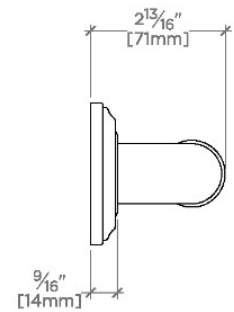

CERTIFICATIONS

PRODUCT (NOTES)

WATERWORKS

ESSENTIALS

EGB142

Essentials Classic 42" Grab Bar

STYLE NO.	DESCRIPTION	LENGTH
EGB130	Essentials Classic 30" Grab Bar	30" [762mm]
EGB136	Essentials Classic 36" Grab Bar	36" [914mm]
EGB142	Essentials Classic 42" Grab Bar	42" [1067mm]
EGB148	Essentials Classic 48" Grab Bar	48" [1219mm]
EGB160	Essentials Classic 60" Grab Bar	60" [1524mm]

TOP VIEW

SCALE: 3"=1'-0"

FRONT VIEW

SCALE: 3"=1'-0"

SIDE VIEW

SCALE: 3"=1'-0"