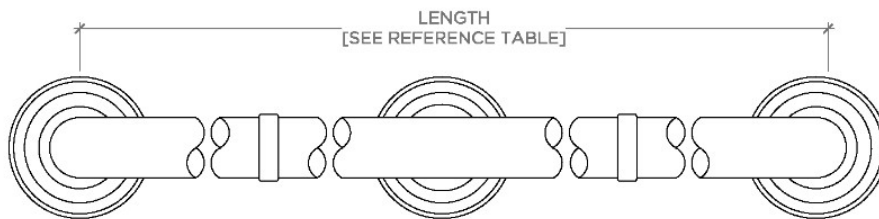

ESSENTIALS

EGB142

Essentials Classic 42" Grab Bar

SHOWN IN ESSENTIALS CLASSIC 42" GRAB BAR | EGB142

TECHNICAL DETAILS

INSPIRATION

Choose with confidence: Well-crafted designs that work with any product in our overall assortment and elevate any setting. Explore a wide range of authentic elements, from freestanding, deck and wall-mounted accessories to furnishings.

CERTIFICATIONS

PRODUCT (NOTES)

WATERWORKS

ESSENTIALS

EGB142

Essentials Classic 42" Grab Bar

STYLE NO.	DESCRIPTION	LENGTH
EGB130	Essentials Classic 30" Grab Bar	30" [762mm]
EGB136	Essentials Classic 36" Grab Bar	36" [914mm]
EGB142	Essentials Classic 42" Grab Bar	42" [1067mm]
EGB148	Essentials Classic 48" Grab Bar	48" [1219mm]
EGB160	Essentials Classic 60" Grab Bar	60" [1524mm]

TOP VIEW

SCALE: 3"=1'-0"

FRONT VIEW

SCALE: 3"=1'-0"

SIDE VIEW

SCALE: 3"=1'-0"