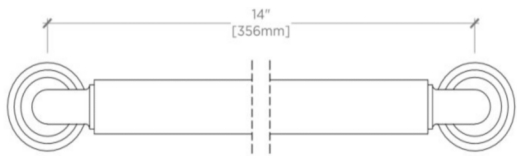

## AERO

Aero 14" Appliance Pull

AEHW15

MOUNTING HARDWARE INCLUDED		
STYLE #	DESCRIPTION	QTY
998945	Service Parts 8-32 1" Truss Head Machine Screw, Combo, Slotted	2
998946	Service Parts 8-32 1½" Truss Head Machine Screw, Combo, Slotted	2

TOP VIEW

SCALE: 6"=1'-0"

FRONT VIEW

SCALE: 6"=1'-0"

SIDE VIEW

SCALE: 6"=1'-0"