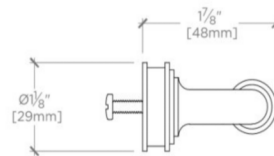

## AERO

Aero 14" Appliance Pull

AEHW15

MOUNTING HARDWARE INCLUDED		
STYLE #	DESCRIPTION	QTY
998945	Service Parts 8-32 1" Truss Head Machine Screw, Combo, Slotted	2
998946	Service Parts 8-32 1½" Truss Head Machine Screw, Combo, Slotted	2

TOP VIEW

SCALE: 6"=1'-0"

FRONT VIEW

SCALE: 6"=1'-0"

SIDE VIEW

SCALE: 6"=1'-0"