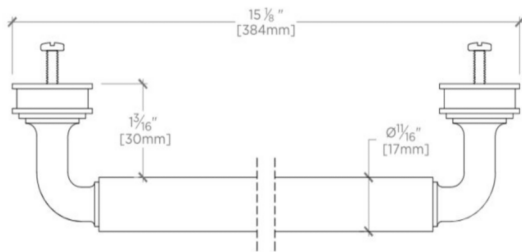

## AERO

Aero 14" Appliance Pull

AEHW15

MOUNTING HARDWARE INCLUDED		
STYLE #	DESCRIPTION	QTY
998945	Service Parts 8-32 1" Truss Head Machine Screw, Combo, Slotted	2
998946	Service Parts 8-32 1½" Truss Head Machine Screw, Combo, Slotted	2

TOP VIEW

SCALE: 6"=1'-0"

FRONT VIEW

SCALE: 6"=1'-0"

SIDE VIEW

SCALE: 6"=1'-0"