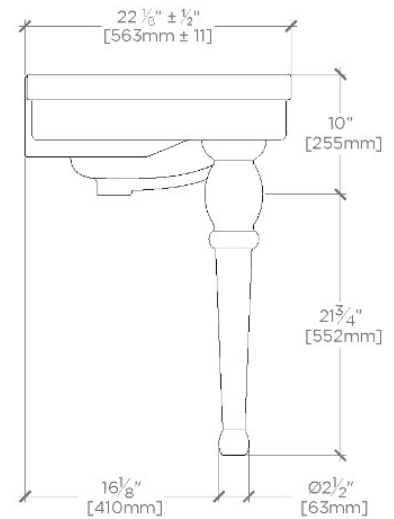

BELLE EPOQUE

BECL42

Belle Epoque Two Leg Single Console 41 5/8" x 22 1/8" x 31 3/4"

SHOWN IN BELLE EPOQUE TWO LEG SINGLE CONSOLE 41 5/8" X 22 1/8" X 31 3/4" | BECL42

TECHNICAL DETAILS

ADA Compliance: No
Adjustable Levelers Feet: N
Depth/Width: 22 1/8"
Garbage Disposal: N
Height: 31 3/4"
Installation Type: Wall Mounted
Integrated Sensor Disk: N
Interior Finish Of Trapway: N
Length: 41 5/8"
Number Of Legs: Two
Overflow Opening: Yes
Pivot: N
Sink Visibility: N
Sound Proofing: N
Spray Included In Unit: N
Suggested Application: Bath

INSPIRATION

CODES & STANDARDS

Code # BECL08-K

PRODUCT FEATURES

Made of durable fine fire clay.

Pre-drilled with 3-Hole, 8" Spread

Not available in Custom Sizes

CERTIFICATIONS

Slab and sink top are included
PRODUCT (NOTES)

BELLE EPOQUE

BECL42

Belle Epoque Two Leg Single Console 41 5/8" x 22 1/8" x 31 3/4"

TOP VIEW

SCALE: 3/4"=1'-0"

FRONT VIEW

SCALE: 3/4"=1'-0"

SIDE VIEW

SCALE: 3/4"=1'-0"