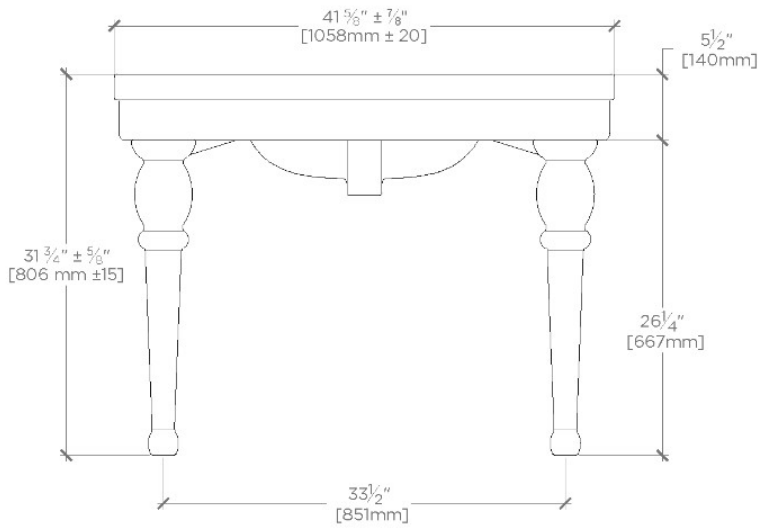

BELLE EPOQUE

BECL42

Belle Epoque Two Leg Single Console 41 5/8" x 22 1/8" x 31 3/4"

SHOWN IN BELLE EPOQUE TWO LEG SINGLE CONSOLE 41 5/8" X 22 1/8" X 31 3/4" | BECL42

TECHNICAL DETAILS

ADA Compliance: No
Adjustable Levelers Feet: N
Depth/Width: 22 1/8"
Garbage Disposal: N
Height: 31 3/4"
Installation Type: Wall Mounted
Integrated Sensor Disk: N
Interior Finish Of Trapway: N
Length: 41 5/8"
Number Of Legs: Two
Overflow Opening: Yes
Pivot: N
Sink Visibility: N
Sound Proofing: N
Spray Included In Unit: N
Suggested Application: Bath

INSPIRATION

CODES & STANDARDS

Code # BECL08-K

PRODUCT FEATURES

Made of durable fine fire clay.

Pre-drilled with 3-Hole, 8" Spread

Not available in Custom Sizes

CERTIFICATIONS

Slab and sink top are included
PRODUCT (NOTES)

BELLE EPOQUE

BECL42

Belle Epoque Two Leg Single Console 41 5/8" x 22 1/8" x 31 3/4"

TOP VIEW

SCALE: 3/4"=1'-0"

FRONT VIEW

SCALE: 3/4"=1'-0"

SIDE VIEW

SCALE: 3/4"=1'-0"