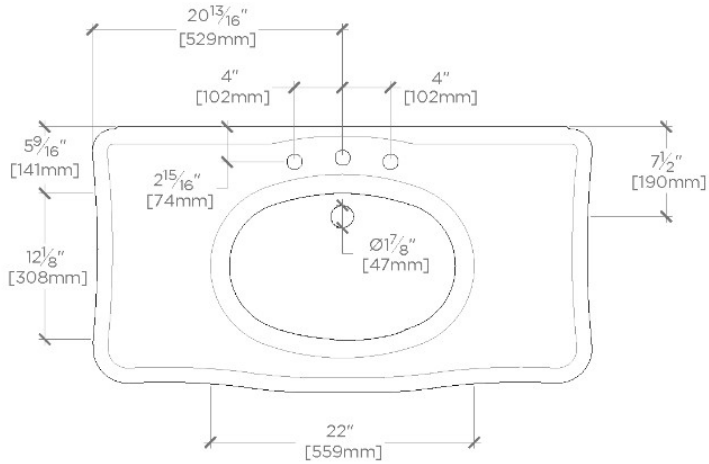

BELLE EPOQUE

BECL42

Belle Epoque Two Leg Single Console 41 5/8" x 22 1/8" x 31 3/4"

SHOWN IN BELLE EPOQUE TWO LEG SINGLE CONSOLE 41 5/8" X 22 1/8" X 31 3/4" | BECL42

TECHNICAL DETAILS

ADA Compliance: No
Adjustable Levelers Feet: N
Depth/Width: 22 1/8"
Garbage Disposal: N
Height: 31 3/4"
Installation Type: Wall Mounted
Integrated Sensor Disk: N
Interior Finish Of Trapway: N
Length: 41 5/8"
Number Of Legs: Two
Overflow Opening: Yes
Pivot: N
Sink Visibility: N
Sound Proofing: N
Spray Included In Unit: N
Suggested Application: Bath

INSPIRATION

CODES & STANDARDS

Code # BECL08-K

PRODUCT FEATURES

Made of durable fine fire clay.

Pre-drilled with 3-Hole, 8" Spread

Not available in Custom Sizes

CERTIFICATIONS

Slab and sink top are included
PRODUCT (NOTES)

BELLE EPOQUE

BECL42

Belle Epoque Two Leg Single Console 41 5/8" x 22 1/8" x 31 3/4"

TOP VIEW

SCALE: 3/4"=1'-0"

FRONT VIEW

SCALE: 3/4"=1'-0"

SIDE VIEW

SCALE: 3/4"=1'-0"