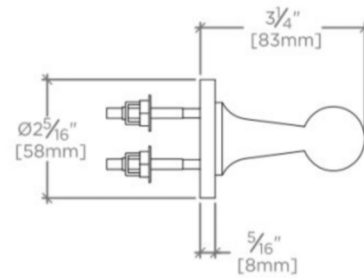

DASH

Dash 18" Single Metal Towel Bar

DSTB18

SHOWN IN DASH 18" SINGLE METAL TOWEL BAR | DSTB18

TECHNICAL DETAILS

Diameter of Legs / Tubes: 21 mm
Escutcheon Primary Material: Brass
Installation Notes: $\frac{1}{2}$ " [20mm] Bar May Be Field Cut. Do NOT Cut The End With The Notch.
Depth / Width: 83 mm
Height: 59 mm
Installation Type: Wall Mounted
Length: 457 mm
Pivot: N
Primary Material: Brass
Suggested Application: Bath

Stocked in Nickel, Chrome, Unlacquered Brass, and Matte Nickel finishes

DASH

DSTB18

Dash 18" Single Metal Towel Bar

TOP VIEW

SCALE: 3"=1'-0"

FRONT VIEW

SCALE: 3"=1'-0"

SIDE VIEW

SCALE: 3"=1'-0"