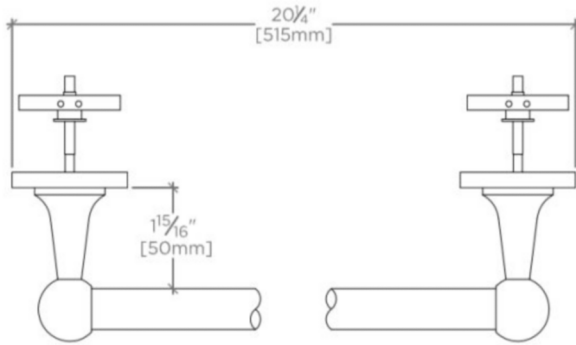

DASH

Dash 18" Single Metal Towel Bar

DSTB18

SHOWN IN DASH 18" SINGLE METAL TOWEL BAR | DSTB18

TECHNICAL DETAILS

Diameter of Legs / Tubes: 21 mm
Escutcheon Primary Material: Brass
Installation Notes: $\frac{1}{2}$ " [20mm] Bar May Be Field Cut. Do NOT Cut The End With The Notch.
Depth / Width: 83 mm
Height: 59 mm
Installation Type: Wall Mounted
Length: 457 mm
Pivot: N
Primary Material: Brass
Suggested Application: Bath

Stocked in Nickel, Chrome, Unlacquered Brass, and Matte Nickel finishes

DASH

DSTB18

Dash 18" Single Metal Towel Bar

TOP VIEW

SCALE: 3"=1'-0"

FRONT VIEW

SCALE: 3"=1'-0"

SIDE VIEW

SCALE: 3"=1'-0"