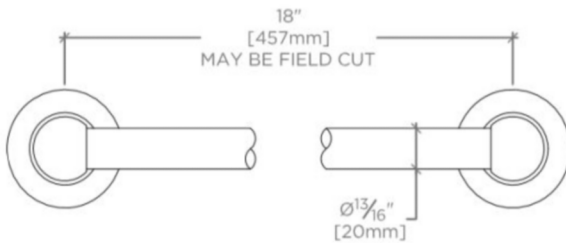

DASH

Dash 18" Single Metal Towel Bar

DSTB18

SHOWN IN DASH 18" SINGLE METAL TOWEL BAR | DSTB18

TECHNICAL DETAILS

Diameter of Legs / Tubes: 21 mm
Escutcheon Primary Material: Brass
Installation Notes: $\frac{1}{2}$ " [20mm] Bar May Be Field Cut. Do NOT Cut The End With The Notch.
Depth / Width: 83 mm
Height: 59 mm
Installation Type: Wall Mounted
Length: 457 mm
Pivot: N
Primary Material: Brass
Suggested Application: Bath

INSPIRATION

A blend of art and function, Dash pays homage to design elements of the 1930s with pared-down shapes, softened curves and minimal details.

PRODUCT FEATURES

Wall Mounted

Designed to be field cut

Stocked in Nickel, Chrome, Unlacquered Brass, and Matte Nickel finishes

DASH

DSTB18

Dash 18" Single Metal Towel Bar

TOP VIEW

SCALE: 3"=1'-0"

FRONT VIEW

SCALE: 3"=1'-0"

SIDE VIEW

SCALE: 3"=1'-0"