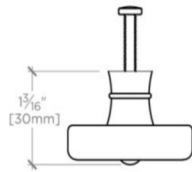

PRODUCT FEATURES

Shaker inspired

Simple, practical

Made in the USA

Includes per fixing: 8-32 Truss Head Machine Screw-Combo-Slotted

WATERWORKS

ENFIELD

Enfield 1 1/2" Knob

ENHW02

MOUNTING HARDWARE INCLUDED		
STYLE #	DESCRIPTION	QTY
998945	Service Parts 8-32 1" Truss Head Machine Screw, Combo, Slotted	1
998946	Service Parts 8-32 1 1/2" Truss Head Machine Screw, Combo, Slotted	1

TOP VIEW

SCALE: 6"=1'-0"

ISO VIEW

SCALE: 6"=1'-0"

FRONT VIEW

SCALE: 6"=1'-0"

SIDE VIEW

SCALE: 6"=1'-0"