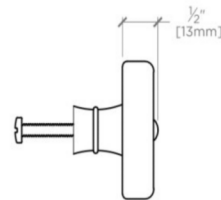

ENHW02

MOUNTING HARDWARE INCLUDED		
STYLE #	DESCRIPTION	QTY
998945	Service Parts 8-32 1" Truss Head Machine Screw, Combo, Slotted	1
998946	Service Parts 8-32 1 1/2" Truss Head Machine Screw, Combo, Slotted	1

TOP VIEW

SCALE: 6"=1'-0"

ISO VIEW

SCALE: 6"=1'-0"

FRONT VIEW

SCALE: 6"=1'-0"

SIDE VIEW

SCALE: 6"=1'-0"