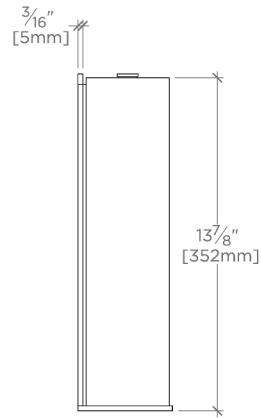

Finot Wall Mounted Single Sconce with Rectangular Shade

SHOWN IN FINOT WALL MOUNTED SINGLE SCONCE WITH RECTANGULAR SHADE | NO01LT

TECHNICAL DETAILS

Ambient Task: Ambient
Bulb Type: Dedicated LED
Depth/Width: 4 1/4"
Height: 14"
Installation Type: Wall Mounted
Interior Exterior Application: Interior Only
Length: 3 7/8"
Light Direction: Omnidirectional from wall surface
Orientation: Vertical
Primary Material: Brass
Safety Warnings: Do not exceed max wattage.
Shade Finish: White
Shade Fitter Size: 0"
Shade Material: Glass
Shade Shape: Rectangular
Voltage: 240
Wet/Dry: Damp or Dry

CERTIFICATIONS

PRODUCT (NOTES)

Finot Wall Mounted Single Sconce with Rectangular Shade

TOP VIEW SCALE: 1/2"=1'-0"

MOUNTING PLATE SCALE: 1/2"=1'-0"

FRONT VIEW SCALE: 1/2"=1'-0"

SIDE VIEW SCALE: 1/2"=1'-0"