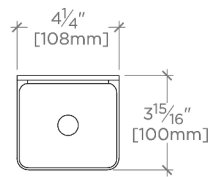

Finot Wall Mounted Single Sconce with Rectangular Shade

SHOWN IN FINOT WALL MOUNTED SINGLE SCONCE WITH RECTANGULAR SHADE | NO01LT

TECHNICAL DETAILS

Ambient Task: Ambient
Bulb Type: Dedicated LED
Depth/Width: 4 1/4"
Height: 14"
Installation Type: Wall Mounted
Interior Exterior Application: Interior Only
Length: 3 7/8"
Light Direction: Omnidirectional from wall surface
Orientation: Vertical
Primary Material: Brass
Safety Warnings: Do not exceed max wattage.
Shade Finish: White
Shade Fitter Size: 0"
Shade Material: Glass
Shade Shape: Rectangular
Voltage: 240
Wet/Dry: Damp or Dry

CERTIFICATIONS

PRODUCT (NOTES)

Finot Wall Mounted Single Sconce with Rectangular Shade

TOP VIEW SCALE: 1/2"=1'-0"

MOUNTING PLATE SCALE: 1/2"=1'-0"

FRONT VIEW SCALE: 1/2"=1'-0"

SIDE VIEW SCALE: 1/2"=1'-0"