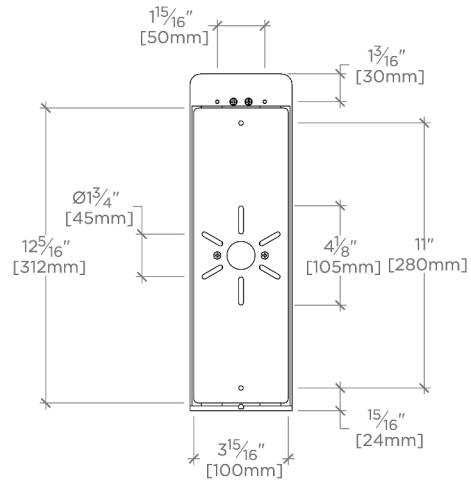

Finot Wall Mounted Single Sconce with Rectangular Shade

SHOWN IN FINOT WALL MOUNTED SINGLE SCONCE WITH RECTANGULAR SHADE | NO01LT

TECHNICAL DETAILS

Ambient Task: Ambient
Bulb Type: Dedicated LED
Depth/Width: 4 1/4"
Height: 14"
Installation Type: Wall Mounted
Interior Exterior Application: Interior Only
Length: 3 7/8"
Light Direction: Omnidirectional from wall surface
Orientation: Vertical
Primary Material: Brass
Safety Warnings: Do not exceed max wattage.
Shade Finish: White
Shade Fitter Size: 0"
Shade Material: Glass
Shade Shape: Rectangular
Voltage: 240
Wet/Dry: Damp or Dry

CODES & STANDARDS

CE

PRODUCT FEATURES

Proprietary design

Brass with glass shade

Mounts vertically

Dimmable LED fixture - 30,000 hours of life

Integrated LED

CERTIFICATIONS

PRODUCT (NOTES)

Finot Wall Mounted Single Sconce with Rectangular Shade

TOP VIEW SCALE: 1/2"=1'-0"

MOUNTING PLATE SCALE: 1/2"=1'-0"

FRONT VIEW SCALE: 1/2"=1'-0"

SIDE VIEW SCALE: 1/2"=1'-0"